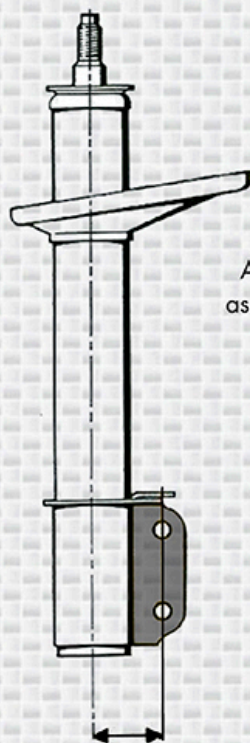

PRODUCT IDENTIFICATION

Renault Super 5

FI005EU

- Visual details for identification of the correct Monroe® replacement

MONROE®
ORIGINAL 11091
REFLEX E4207

As from 6/88 >>>> either of these assemblies may be fitted. Please note the position of mounting holes

MONROE®
ORIGINAL 11122
REFLEX E4212