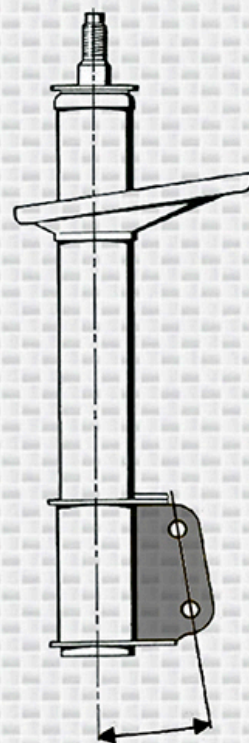

PRODUCT IDENTIFICATION

Renault Super 5

FI005EU

- Visual details for identification of the correct Monroe® replacement

MONROE®
ORIGINAL 11091
REFLEX E4207

As from 6/88 >>>> either of these assemblies may be fitted. Please note the position of mounting holes

MONROE®
ORIGINAL 11122
REFLEX E4212