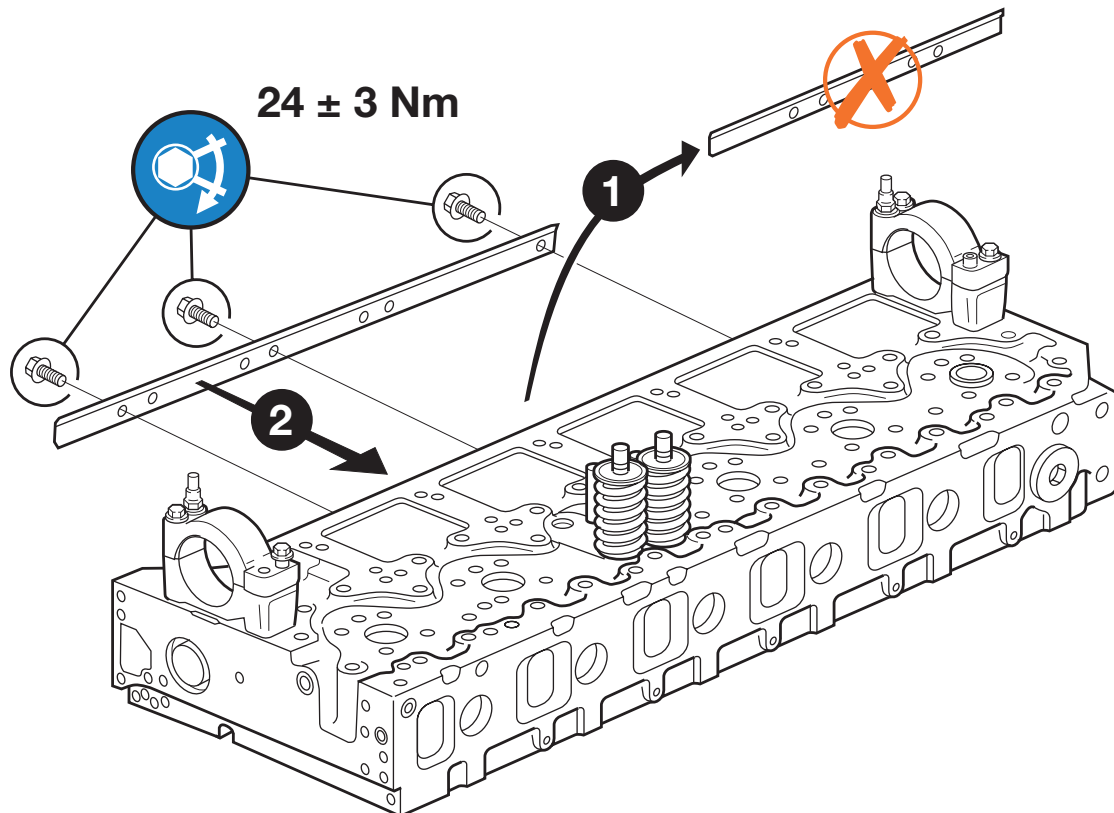

**i** 0031

**Technical Service Information**

**Volvo**  
FH12, FM12, VN, VHD, NH12

**VICTOR REINZ – Just seal it!**

The listed original part number and/or engine number/type designation are provided for comparison purposes only. All Technical Service Information bulletins are available from [www.victorreinz.com/TSI](http://www.victorreinz.com/TSI).