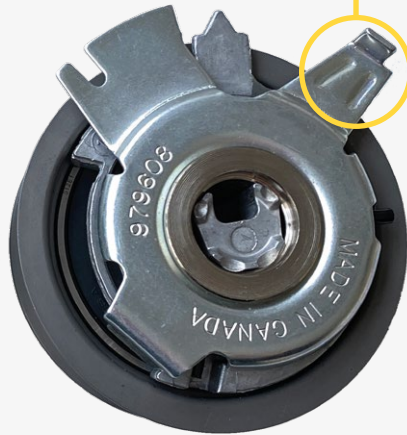

BGA TB0190K Tensioner Supersession.

LUG SLOT > USE [A] ONLY

OEM [A]

OEM [A] Lug Slot

BGA [B]

BGA [B] OE