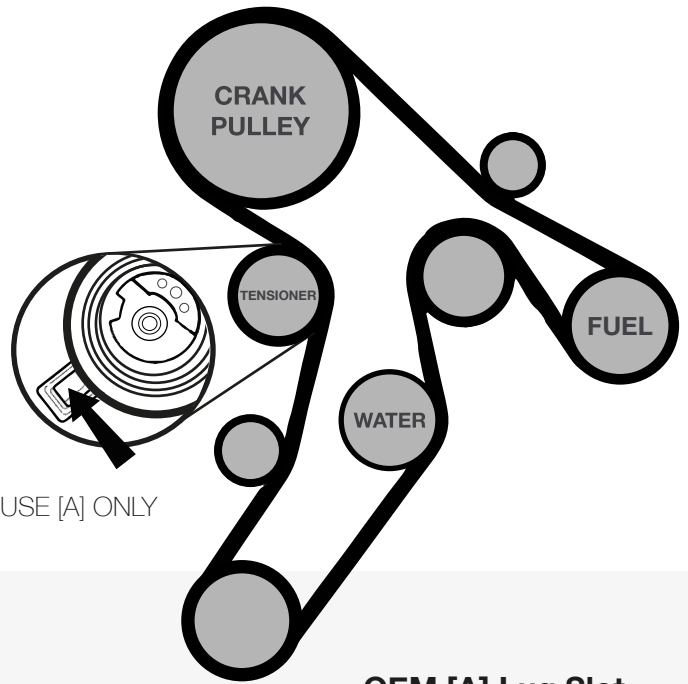

BGA TB0190K Tensioner Supersession.

LUG SLOT > USE [A] ONLY

OEM [A]

OEM [A] Lug Slot

BGA [B]

BGA [B] OE