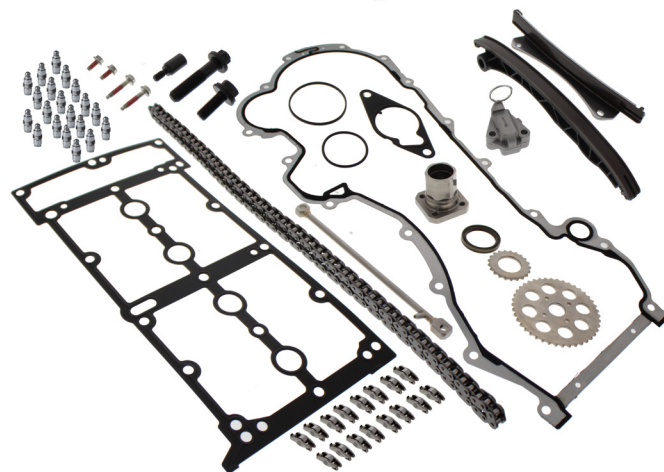

Technical Bulletin

VTCK6C Timing Chain Kit

Designed as a parts solution for engines that have suffered catastrophic timing failures. VTCK6C comes with all gaskets, seals and components required to replace timing chain system and valve rocker assembly.

Check out our online eCat for full information regarding this Timing Chain Kit.

Make	Model	Engine Type	Date	Make	Model	Engine Type	Date
ALFA ROMEO	MITO	1.3 MULTIJET	09/09 > 12/18	OPEL	COMBO	1.3 CDTI 16V	08/05 >
CHEVROLET	AVEO	1.3 D	07/11 >	OPEL	CORSA C	1.3 CDTI	06/03 > 12/09
CHRYSLER	YPSILON	1.3 MULTIJET	05/11 >	OPEL	CORSA D	1.3 CDTI	07/06 > 08/14
CITROEN	NEMO	1.3 HDi 75	10/10 >	OPEL	MERIVA A	1.3 CDTI	09/03 > 05/10
FIAT	500	1.3 D MULTIJET	10/07 >	OPEL	MERIVA B	1.3 CDTI	06/10 > 11/14
FIAT	DOBLO	1.3 JTD 16V	12/04 >	OPEL	TIGRA	1.3 CDTI	06/04 > 12/10
FIAT	FIORINO	1.3 D MULTIJET	11/07 >	PEUGEOT	BIPPER	1.3 HDi 75	10/10 >
FIAT	GRANDE PUNTO	1.3D MULTIJET	10/05 >	SUZUKI	IGNIS II	1.3 DDIS	09/03 >
FIAT	IDEA	1.3 D MULTIJET	01/04 >	SUZUKI	SPLASH	1.3 CDTI	01/08 >
FIAT	LINEA	1.3 JTD MULTIJET	10/06 >	SUZUKI	SWIFT III	1.3 DDIS	08/05 >
FIAT	PALIO	1.3 JTD MULTIJET	06/03 > 01/12	SUZUKI	SWIFT IV	1.3 DDIS	10/10 >
FIAT	PANDA	1.3 JTD MULTIJET	10/04 >	SUZUKI	WAGON R+	1.3 DDIS	09/03 >
FIAT	PUNTO	1.3 JTD 16V	06/03 >	TATA	INDICA VISTA	1.3 CRD	08/08 >
FIAT	QUBO	1.3 D MULTIJET	02/08 >	VAUXHALL	AGILA MK II	1.3 CDTI	01/08 > 11/14
FIAT	SIENA	1.3 JTD	09/03 > 12/09	VAUXHALL	ASTRA MK V	1.3 CDTI	01/04 > 11/10
FIAT	STRADA	1.3 D MULTIJET	05/06 >	VAUXHALL	ASTRA MK VI	1.3 CDTI	12/09 > 10/15
FIAT	TIPO	1.3 D	10/15 >	VAUXHALL	COMBO MK II	1.3 CDTI	09/04 > 02/12
FORD	KA	1.3 TDCi	10/08 >	VAUXHALL	COMBO MK III	1.3 CDTI	11/11 >
LANCIA	MUSA	1.3 D MULTIJET	10/04 > 09/12	VAUXHALL	CORSA MK II	1.3 CDTI	10/03 > 04/07
LANCIA	YPSILON	1.3 JTD	10/03 >	VAUXHALL	CORSA MK III	1.3 CDTI	08/06 > 08/14
OPEL	AGILA (A)	1.3 CDTI	08/03 >	VAUXHALL	MERIVA MK I	1.3 CDTI	01/03 > 06/10
OPEL	ASTRA H	1.3 CDTI	08/05 > 10/10	VAUXHALL	MERIVA MK II	1.3 CDTI	06/10 >
OPEL	ASTRA J	1.3 CDTI	12/09 > 10/15	VAUXHALL	TIGRA	1.3 CDTI	06/04 > 08/09

TB0049

+44 (0) 1525 351800

faiauto.com