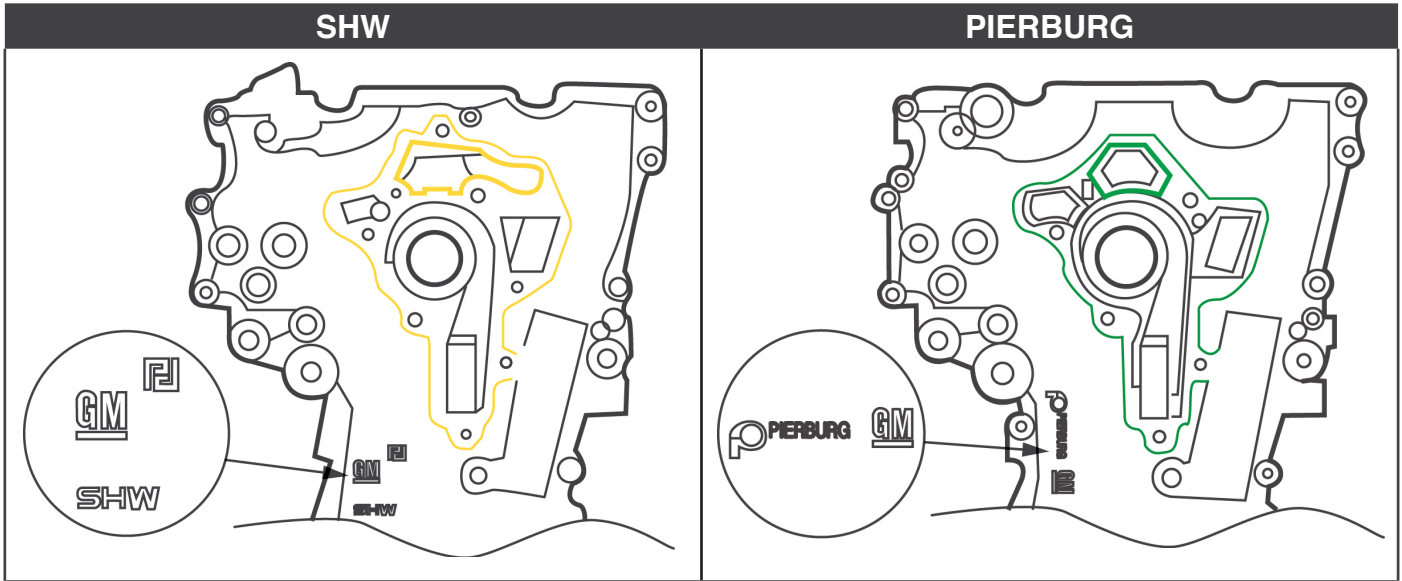

WATER PUMP

Differences between CP7180T, CP6580H and CP3212.

TIMING COVERS

Vauxhall/Opel

WATER PUMPS

Vauxhall/Opel

| CP7180T | CP6580H | CP3212 |
|--|--|--|
| | | |
| <p>The top of the casting has a mounting hole and the water gallery shape is different to both the CP6580H & CP3212.</p> <p>Sensor & outlet pipe are threaded directly to the casting not to a separate mounting housing.</p> <p>SHW timing cover.</p> | <p>Notice the water gallery shape is a different shape to the CP7180T casting, not interchangeable.</p> <p>Same component as CP3212 supplied with sensor pack fitted: Sensor & outlet pipe are thread in to a separate housing attached to the casting at the factory.</p> <p>Pierburg timing cover.</p> | <p>Same component as CP6580H sold without sensor pack: Sensor, Outlet pipe & Mounting housing.</p> <p>Pierburg timing cover.</p> |