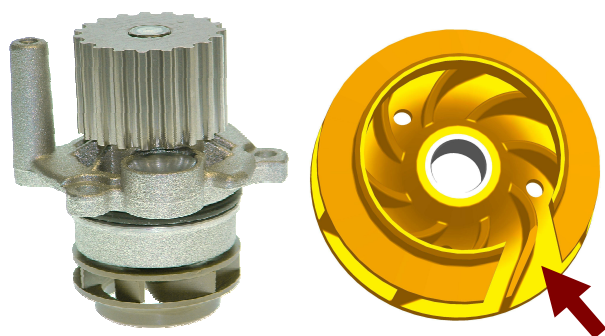

## SALERI PA1048A HAS BEEN MODIFIED E REPLACES PA1405

Saleri PA1048A (OE # 038121011K) and PA1405 (OE # 03L121011G) has been merged according to the original AUDI / VW specifications.

PA1048A – OE # 038121011K

PA1405 – OE # 03L121011G

MODIFIED

NEW PA1048A  
OE # 038121011K, 03L121011G

REPLACED

**The new version of PA1048A is equipped with an impeller that provides higher performances.**

PREMIUM WATER PUMPS

INDUSTRIE SALERI ITALO