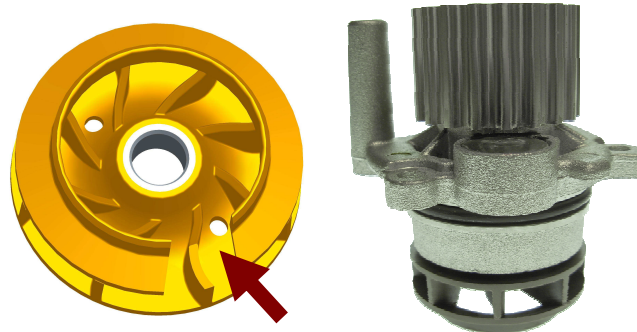

## SALERI PA1048A HAS BEEN MODIFIED E REPLACES PA1405

Saleri PA1048A (OE # 038121011K) and PA1405 (OE # 03L121011G) has been merged according to the original AUDI / VW specifications.

PA1048A – OE # 038121011K

PA1405 – OE # 03L121011G

MODIFIED

NEW PA1048A  
OE # 038121011K, 03L121011G

REPLACED

**The new version of PA1048A is equipped with an impeller that provides higher performances.**

PREMIUM WATER PUMPS

INDUSTRIE SALERI ITALO