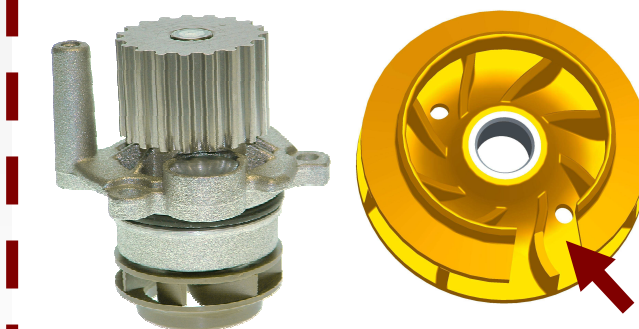

## SALERI PA1048A HAS BEEN MODIFIED E REPLACES PA1405

Saleri PA1048A (OE # 038121011K) and PA1405 (OE # 03L121011G) has been merged according to the original AUDI / VW specifications.

PA1048A – OE # 038121011K

PA1405 – OE # 03L121011G

MODIFIED

NEW PA1048A  
OE # 038121011K, 03L121011G

REPLACED

**The new version of PA1048A is equipped with an impeller that provides higher performances.**

PREMIUM WATER PUMPS

INDUSTRIE SALERI ITALO