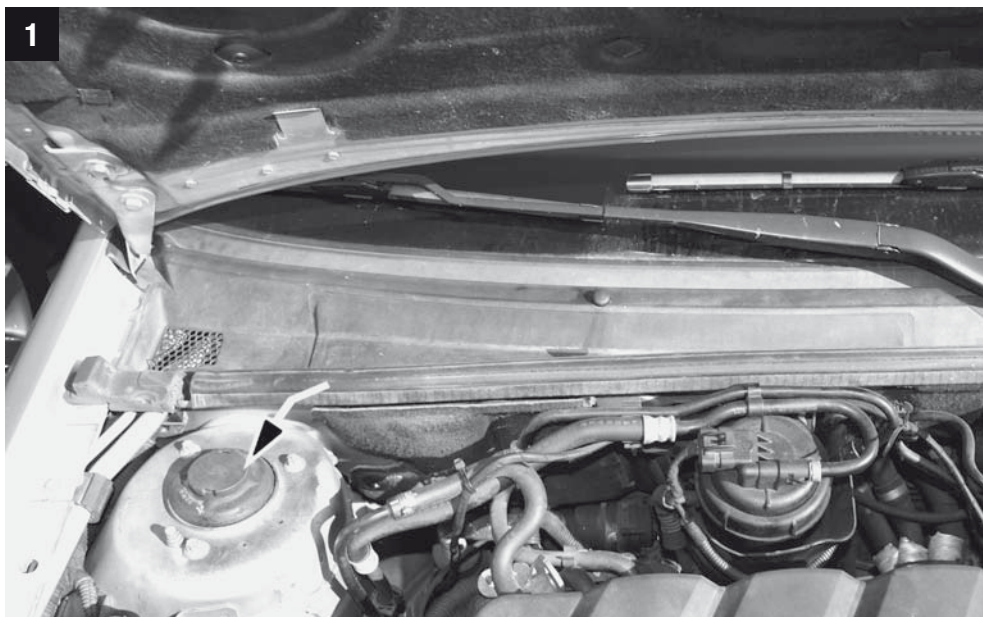

CU/CUK/FP 3337

Opel Signum, Vectra-C Saab 9-3 / 9-3 x (Serie II/YS3F) Vauxhall
Signum, Vectra Mk II

**MANN
FILTER**