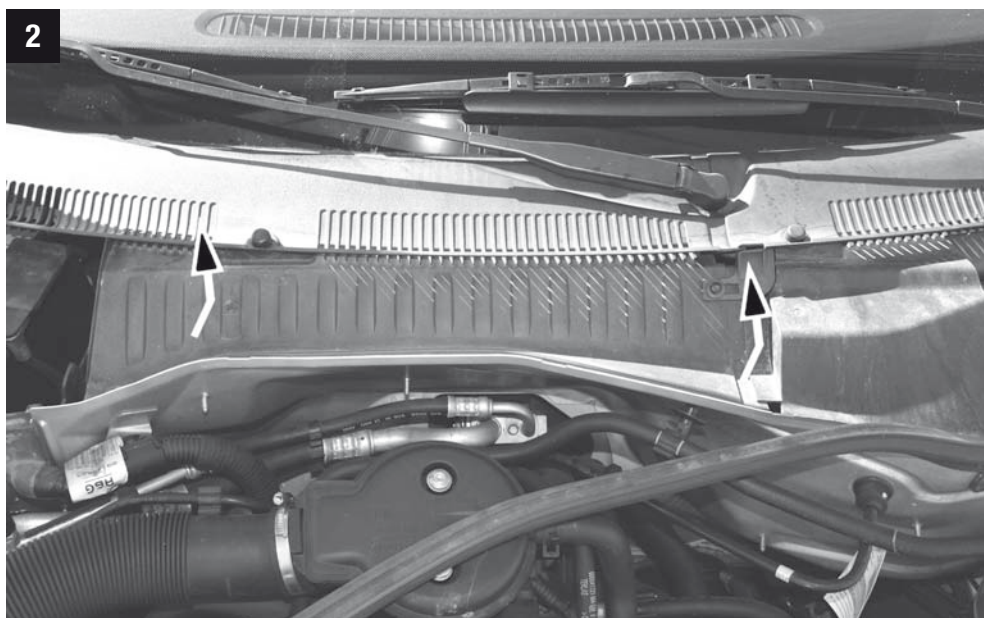

MANNN FILTER

18 min.

Fiat
Opel
Saab
Vauxhall

CU/CUK/FP 3337

CU/CUK/FP 3337
Fiat Croma II (194)

CU/CUK/FP 3337

Fiat Croma II (194)

CU/CUK/FP 3337

Fiat Croma II (194)

CU/CUK/FP 3337

Opel Combo B, Corsa-C, Tigra Twin-Top Vauxhall Corsa MK II, Tigra Convertible

**MANN
FILTER**

CU/CUK/FP 3337

Opel Combo B, Corsa-C, Tigra Twin-Top Vauxhall Corsa MK II, Tigra Convertible