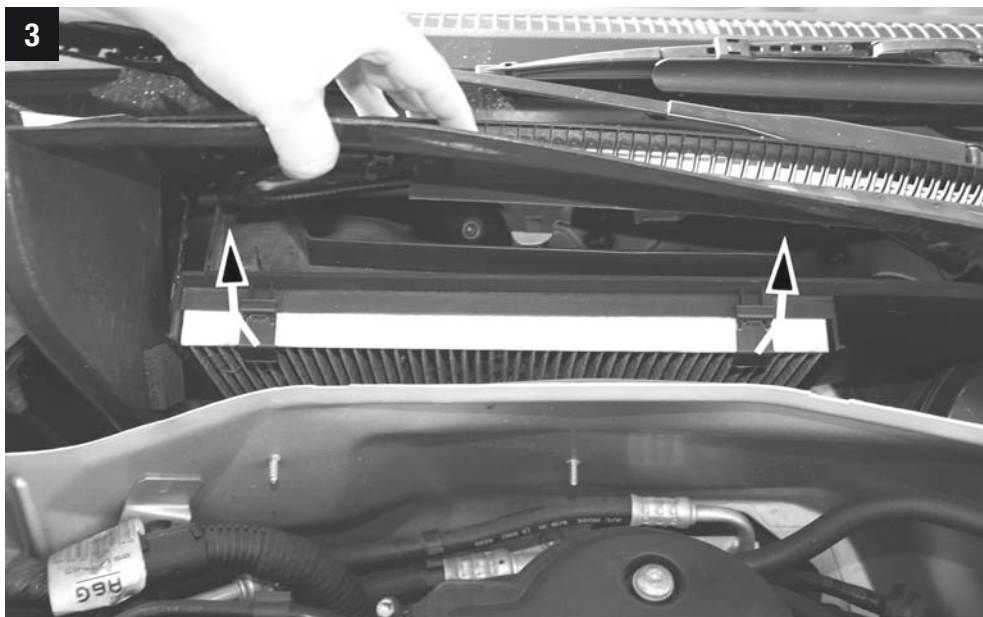

CU/CUK/FP 3337

Opel Combo B, Corsa-C, Tigra Twin-Top Vauxhall Corsa MK II, Tigra Convertible

**MANN
FILTER**