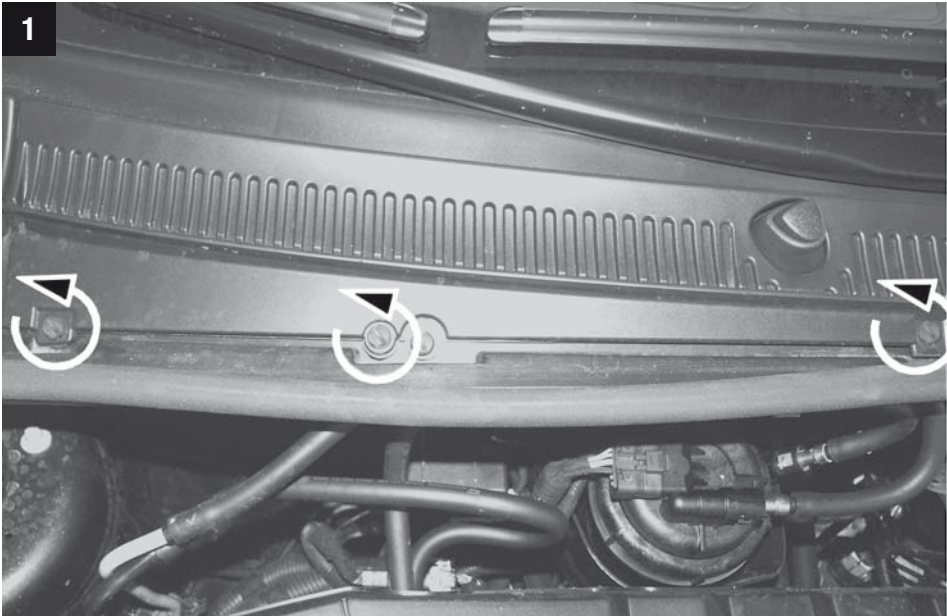

CU/CUK/FP 3337
Fiat Croma II (194)