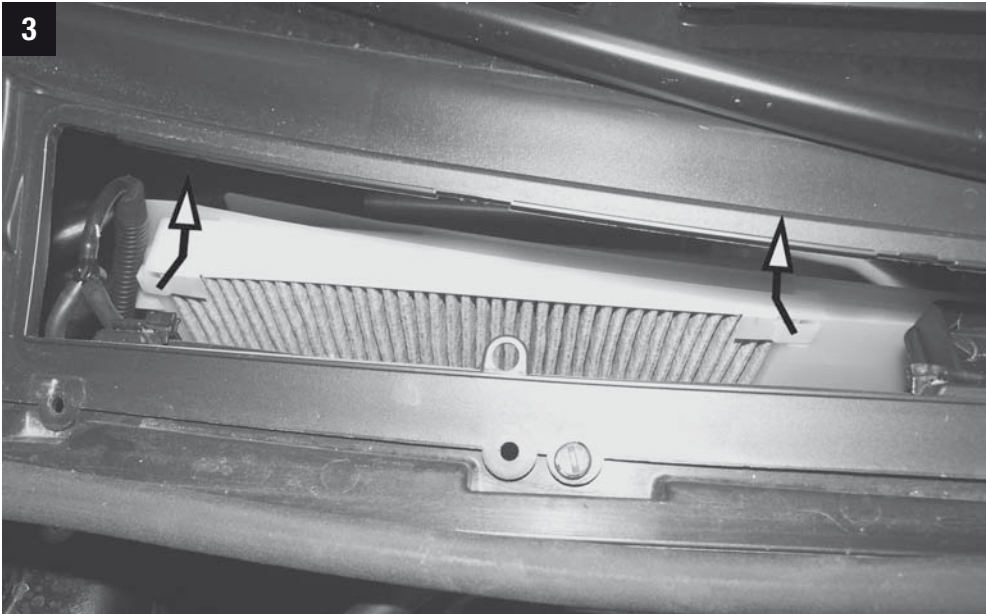

CU/CUK/FP 3337

Fiat Croma II (194)