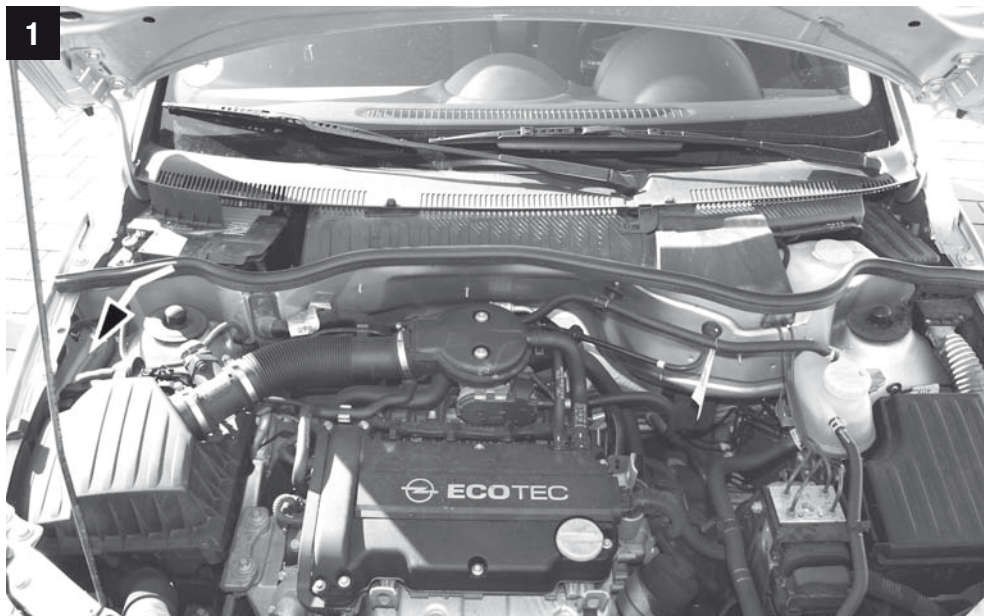

MANNN FILTER

18 min.

Fiat
Opel
Saab
Vauxhall

CU/CUK/FP 3337

CU/CUK/FP 3337
Fiat Croma II (194)

CU/CUK/FP 3337

Fiat Croma II (194)

CU/CUK/FP 3337

Fiat Croma II (194)

CU/CUK/FP 3337

Opel Combo B, Corsa-C, Tigra Twin-Top Vauxhall Corsa MK II, Tigra Convertible

**MANN
FILTER**

CU/CUK/FP 3337

Opel Combo B, Corsa-C, Tigra Twin-Top Vauxhall Corsa MK II, Tigra Convertible