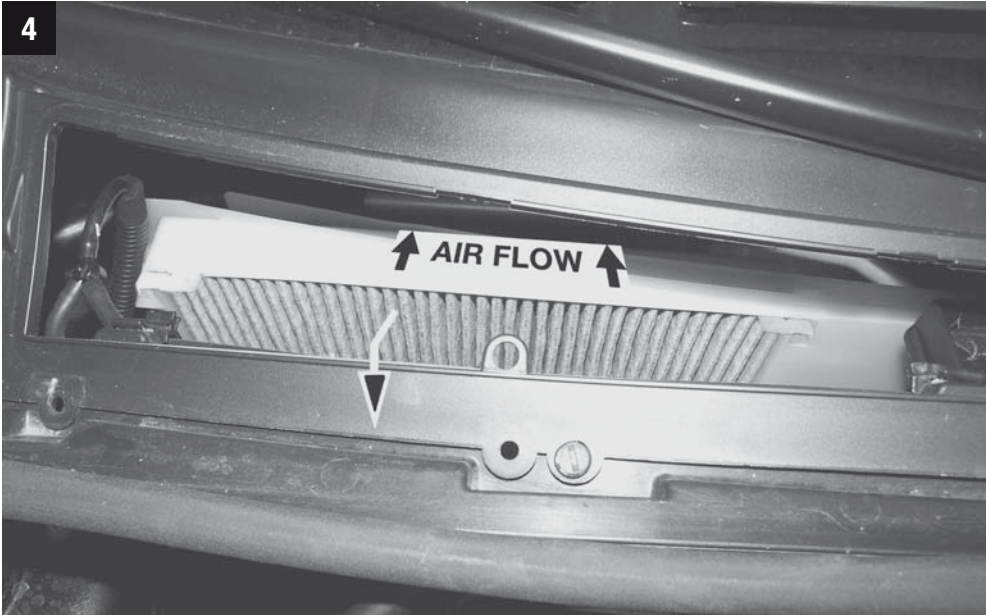

Fiat Croma II (194)

CU/CUK/FP 3337

Opel Combo B, Corsa-C, Tigra Twin-Top Vauxhall Corsa MK II, Tigra Convertible

**MANN
FILTER**

CU/CUK/FP 3337

Opel Combo B, Corsa-C, Tigra Twin-Top Vauxhall Corsa MK II, Tigra Convertible