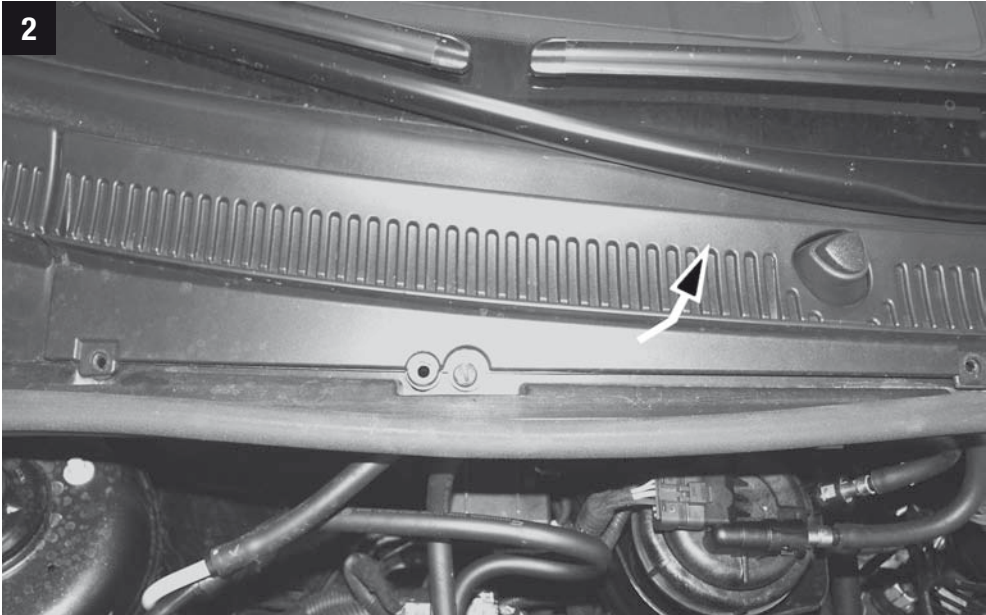

CU/CUK/FP 3337

Fiat Croma II (194)