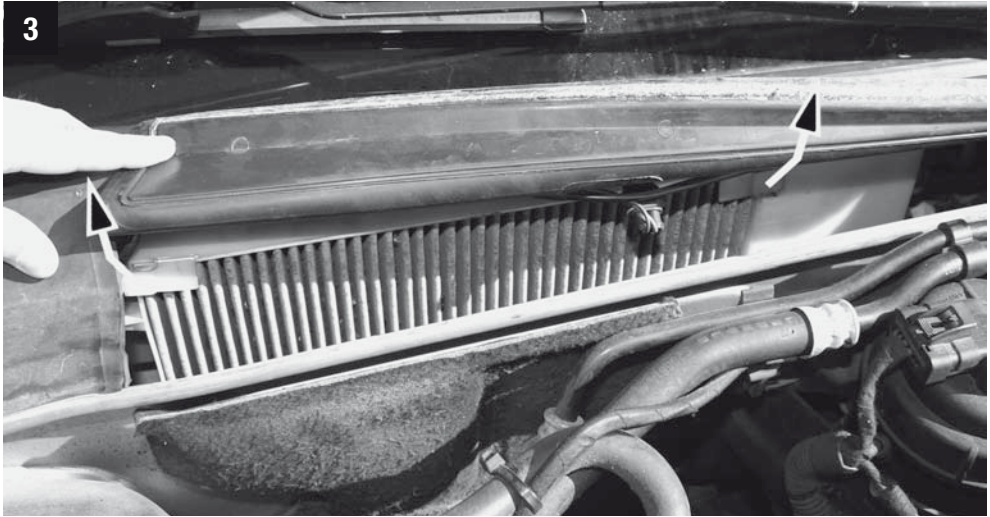

CU/CUK/FP 3337

Opel Signum, Vectra-C Saab 9-3 / 9-3 x (Serie II/YS3F) Vauxhall
Signum, Vectra Mk II

MANN FILTER

MANN+HUMMEL GMBH · Automotive Aftermarket · 71631 Ludwigsburg · Germany
Customer Service Center, Germany: +49 (0) 71 41 98-25 50, Fax. +49 (0) 71 41 98-25 58
Other countries: Tel. +49 (0) 71 41 98-28 80, Fax. +49 (0) 71 41 98-25 58
customer-service@mann-hummel.com
www.mann-filter.com