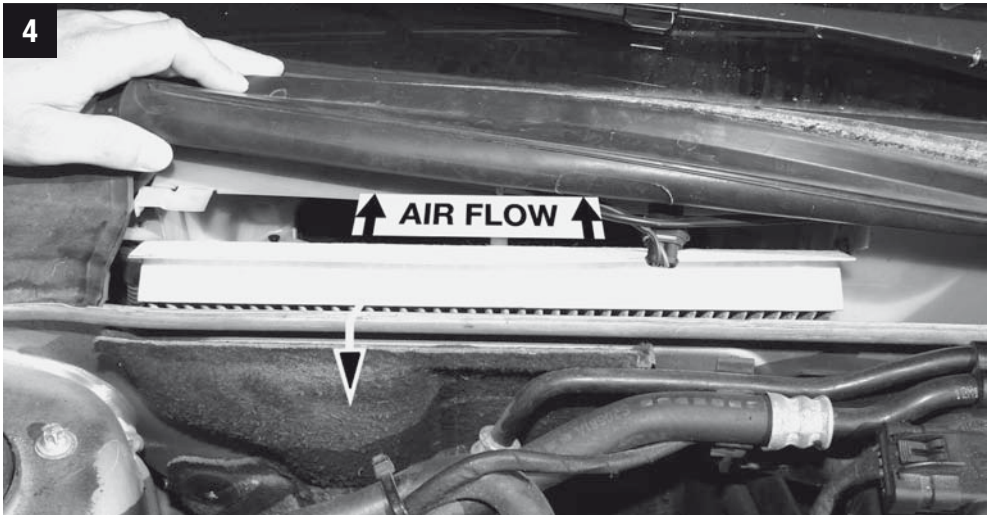

CU/CUK/FP 3337

Opel Signum, Vectra-C Saab 9-3 / 9-3 x (Serie II/YS3F) Vauxhall
Signum, Vectra Mk II

MANN FILTER

MANN+HUMMEL GMBH · Automotive Aftermarket · 71631 Ludwigsburg · Germany
Customer Service Center, Germany: +49 (0) 71 41 98-25 50, Fax. +49 (0) 71 41 98-25 58
Other countries: Tel. +49 (0) 71 41 98-28 80, Fax. +49 (0) 71 41 98-25 58
customer-service@mann-hummel.com
www.mann-filter.com