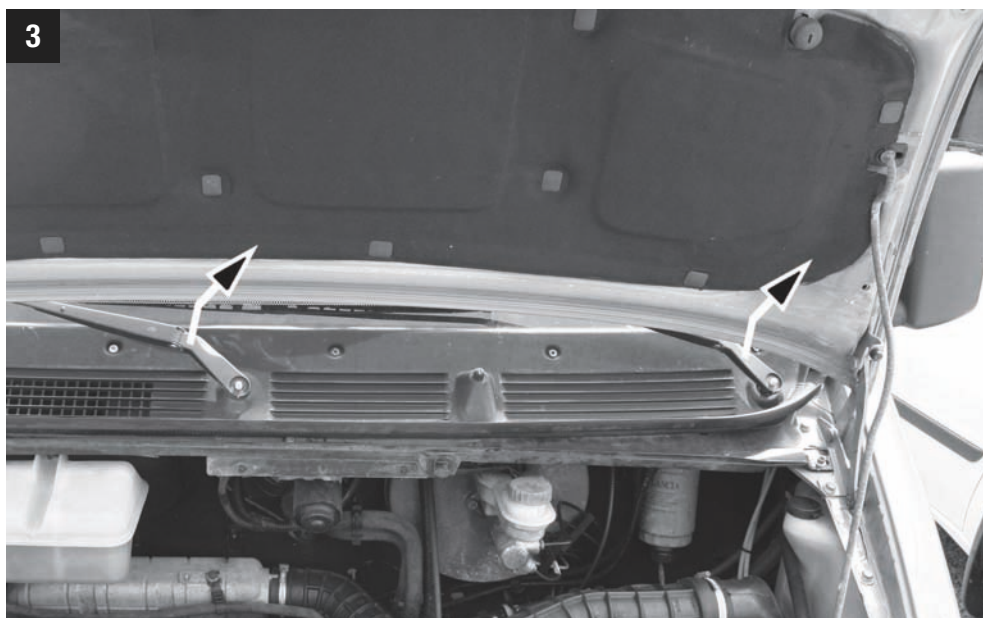

CU 4442

Citroen Jumper I, Citroen Relay I, Fiat Ducato 94, Peugeot Boxer I

**MANN
FILTER**