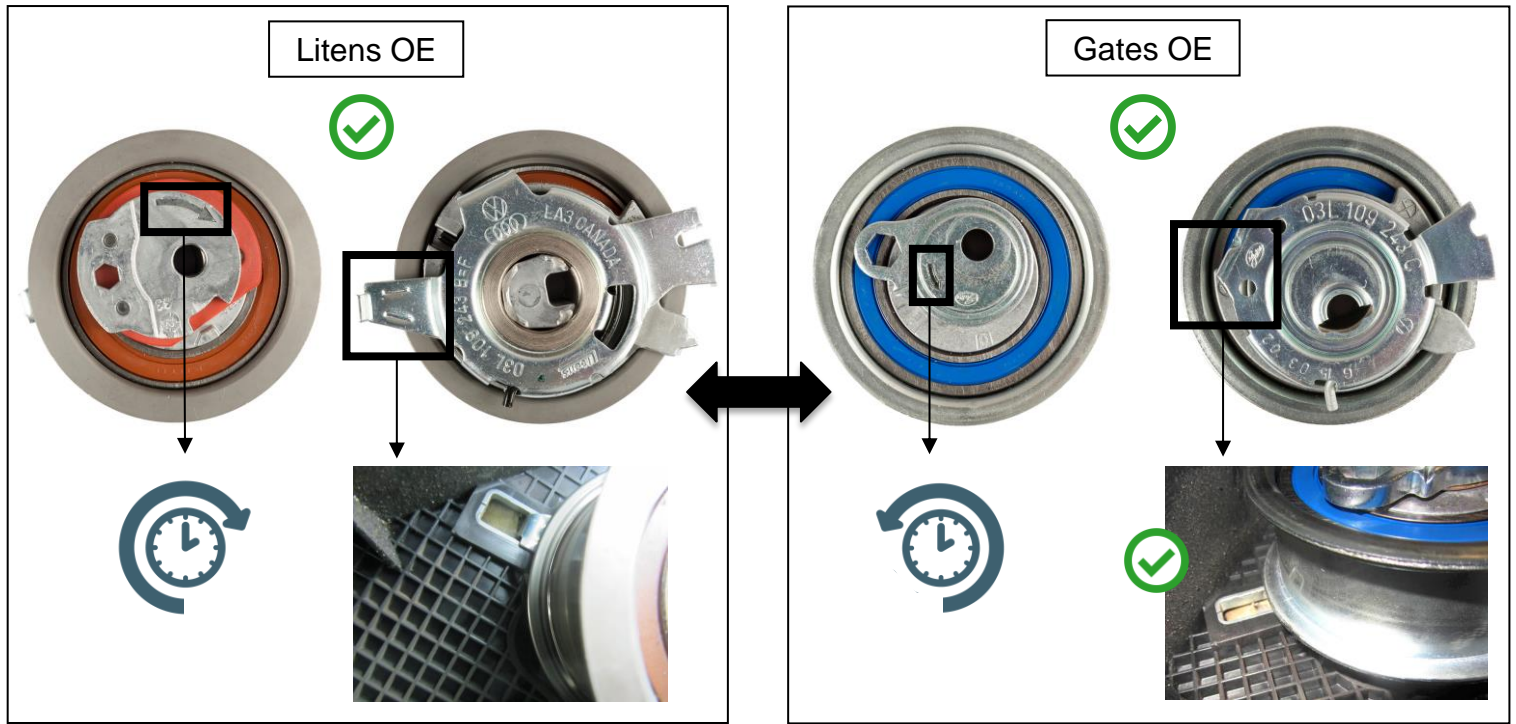

T43219 – K025649XS / KP25649XS-1

VAG Diesel 1.2 – 1.6 – 2.0

YouTube
[Gates T43219](#)