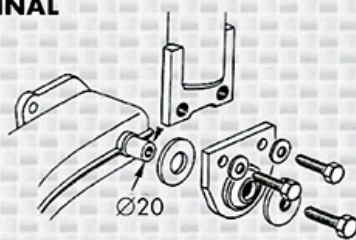

## LOWER MOUNTING

305 Berline

FI021 EU

... → 07.82

ORIGINAL

OR

MONROE®
ORIGINAL
R 6522

08.82 → ...

ORIGINAL

MONROE®	
Engine size	ORIGINAL
1127, 1290, 1472	R6519
1580, 1905	R6523