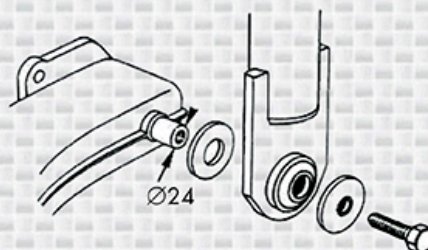

## LOWER MOUNTING

305 Berline

FI021 EU

... → 07.82

ORIGINAL

OR

MONROE®
ORIGINAL
R 6522

08.82 → ...

ORIGINAL

MONROE®	
Engine size	ORIGINAL
1127, 1290, 1472	R6519
1580, 1905	R6523