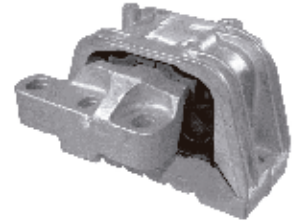

FARE INFORMA

VAG GROUP ENGINE MOUNTINGS 2003 ▶

4408

ADAPT
1J0199262AN

4993

ADAPT
1K0199262AJ

10332

**TOP
VENTAS**

ADAPT
1K0199262AT

10758

ADAPT
1K0199262AK

10777

**TOP
VENTAS**

ADAPT
1K0199262BA

10795

ADAPT
1K0199262AM