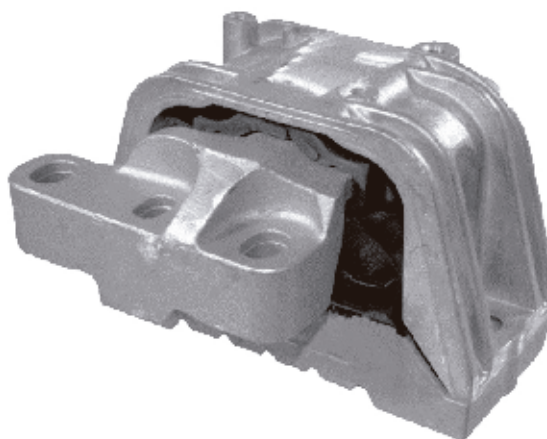

PASSAT (3C2) 1.6FSi 05▶08

TOURAN (1T1-1T2) 1.4TSi - 1.6TSi 06▶10

FARE INFORMA

VAG GROUP ENGINE MOUNTINGS 2003 ▶

10777

ADAPT 1K0199262BA - 1K0199262AS - 1K0199262AE

AUDI

A3 (8P1-8P7-8PA) 1.9TDi 03▶10