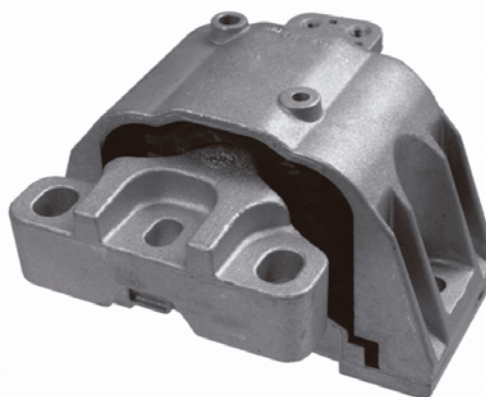

GOLF IV (1J1-1J5) 1.6 97▶05

NEW BEETLE (9C1,1C1-1Y7) 1.6 99▶

11859

ADAPT 1J0199262BK

SEAT

LEON (1M1) 1.4 16v - 1.6 16v 99▶06

TOLEDO II (1M2) 1.4 16v - 1.6 16v 99▶06

SKODA

OCTAVIA I (1U2-1U5) 1.4 16v 97▶07

VW

BORA (1J2-1J6) 1.4 16v - 1.6 16v - 1.6FSi 98▶05

GOLF IV (1J1-1J5) 1.4 16v - 1.6 16v - 1.6FSi 97▶05

NEW BEETLE (9C1,1C1-1Y7) 1.4 01▶10

11860

ADAPT 1J0199262CD - 1J0199262BH

SEAT

TOLEDO II (1M2) 2.3 V5 98▶03

VW

BORA (1J2-1J6) 2.3 V5 98▶05

GOLF IV (1J1-1J5) 2.3 V5 97▶05

FARE INFORMA

VAG GROUP ENGINE MOUNTINGS ▶1997

16150

ADAPT 1J0199262BF - 1J0199262AP

AUDI

A3 (8L1) 1.8T - 1.9TDi 98▶03

SEAT

LEON (1M1) 1.8T - 1.9TDi 99▶06

TOLEDO II (1M2) 1.8T - 1.9TDi 00▶06

SKODA

OCTAVIA I (1U2-1U5) 1.8T - 1.9TDi - 2.0 97▶10