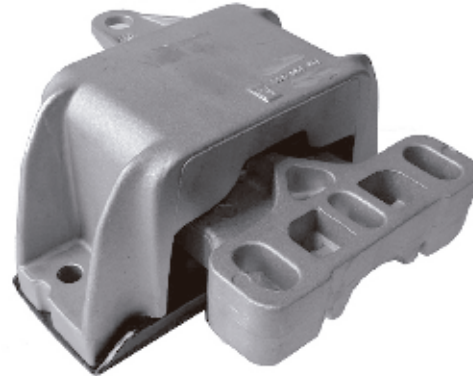

NEW BEETLE (9C1,1C1-1Y7) 1.6 - 1.8T - 1.9TDi - 2.0 - 2.5 99▶

FARE INFORMA

VAG GROUP ENGINE MOUNTINGS ▶ 1997

4892

ADAPT 1J0199555AJ

AUDI

A3 (8L1) 1.6 - 1.8T - 1.9TDi 96▶03

SEAT

LEON (1M1) 1.6 - 1.8T - 1.9TDi 99▶06

TOLEDO II (1M2) 1.6 - 1.8T - 1.9TDi 99▶04

SKODA

OCTAVIA I (1U2-1U5) 1.4 16v - 1.6 - 1.8T - 1.9TDi - 2.0 97▶07

VW

BORA (1J2-1J6) 1.4 - 1.6 - 1.8T - 1.9TDi - 2.0 98▶05

GOLF IV (1J1-1J5) 1.4 - 1.6 - 1.8T - 1.9TDi - 2.0 97▶05

NEW BEETLE (9C1,1C1) 1.6 - 1.8T - 2.0 99▶

4895

ADAPT 1J0199555BD

VW

BORA (1J2-1J6) 1.4 16v 97▶05

GOLF IV (1J1-1J5) 1.4 16v 97▶05

NEW BEETLE (9C1,1C1-1Y7) 1.4 01▶10

16147