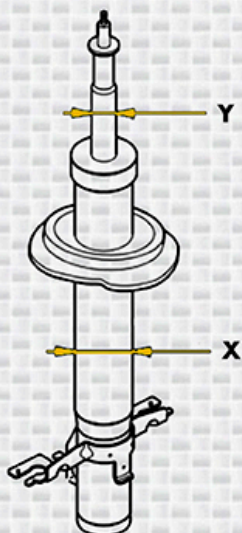

FRONT SHOCK ABSORBER IDENTIFICATION

Fiat Ducato (ZFA250)

FI098EU

Ref.	X	Y
V4512	25	58
V4513	28	62