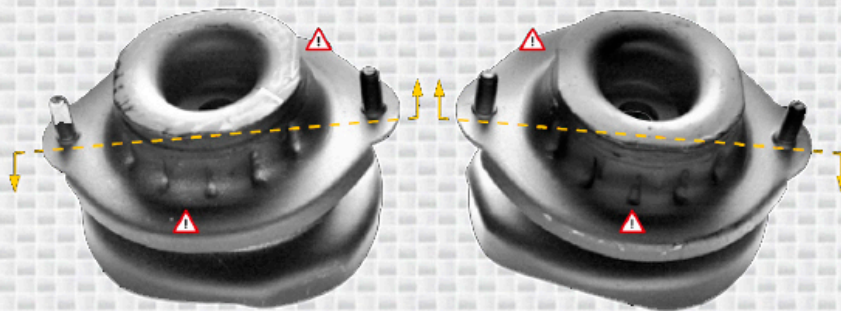

IDENTIFICATION OF LEFT / RIGHT MOUNTING KITS *

Strut-Mate Mounting Kit Kia MK233

F1111EU

Old part number: **MK233**

New part numbers: **MK233R + MK234L**

MK234L
(Left)

MK233R
(Right)

Main visual identification points**

- Position of pins or holes
- Position of text- or other marks
- Angle of the strut mount
- Eccentric position of the center hole
- External shape

* Only the asymmetrical parts of the Mounting Kits are shown.