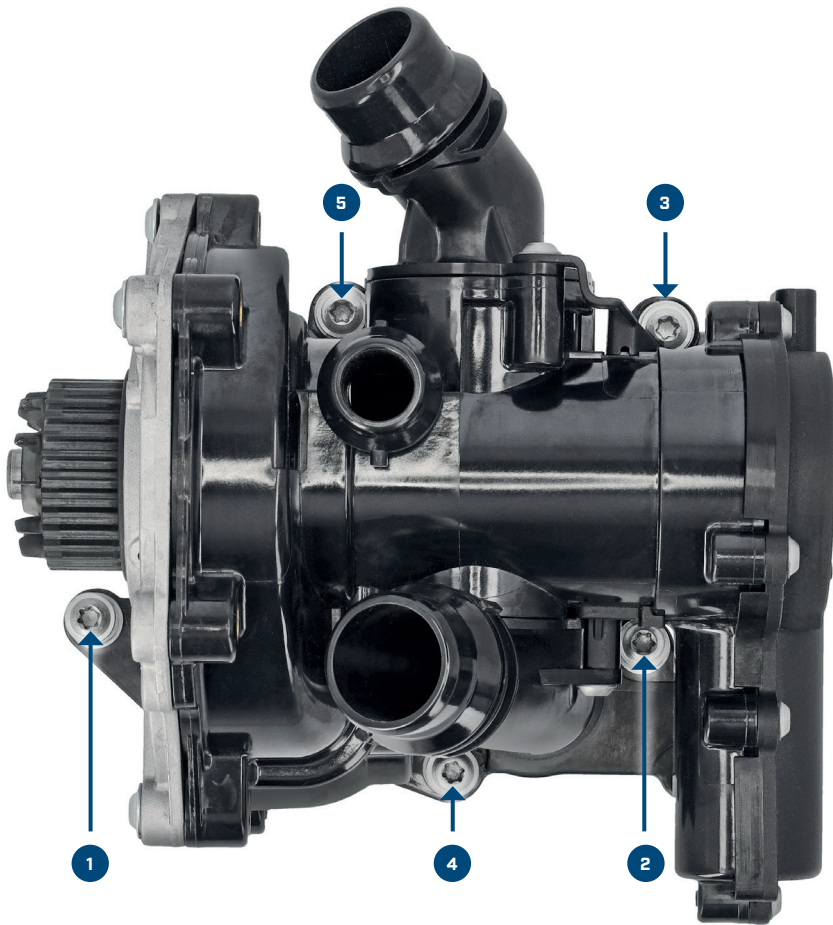

DE / Reihenfolge beachten und mit 9 Nm anziehen

EN / Observe the sequence and tighten to 9 Nm

ES / Observe la secuencia y apriete a 9 Nm

FR / Respecter l'ordre et serrer à 9 Nm

IT / Rispettare la sequenza e serrare a 9 Nm.

PL / Przestrzegać kolejności i dokręcić momentem 9 Nm

RU / Соблюдайте последовательность и затягивайте с моментом 9 Нм