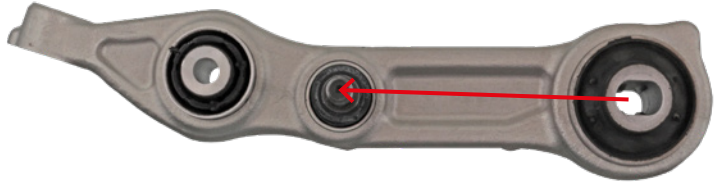

INFO

febi
21410

SWAG
10 92 1410

To Fit:
Mercedes-Benz

BGI-300620 Technical data can be subject to change | FEB21

For more technical information please visit: partsfinder.bilsteingroup.com

Ferdinand Bilstein GmbH + Co. KG
Wilhelmstr. 47 | 58256 Ennepetal | Germany | Tel. +49 2333 911-0 | www.bilsteingroup.com