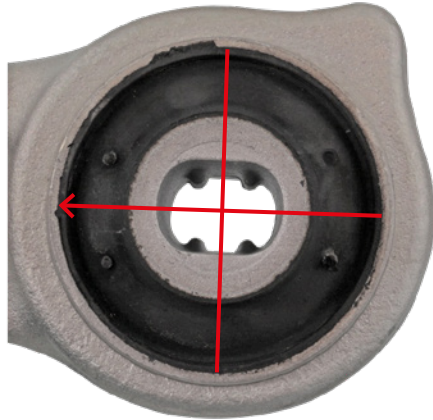

INFO

febi
21410

SWAG
10 92 1410

To Fit:
Mercedes-Benz

BGI-300620 Technical data can be subject to change | FEB21

For more technical information please visit: partsfinder.bilsteingroup.com

Ferdinand Bilstein GmbH + Co. KG
Wilhelmstr. 47 | 58256 Ennepetal | Germany | Tel. +49 2333 911-0 | www.bilsteingroup.com