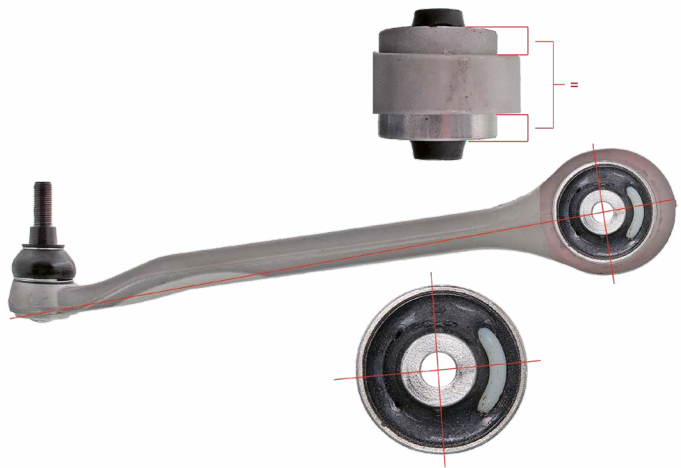

# INFO

BGI-300259 Technical data can be subject to change | APR19

For more technical information please visit: [partsfinder.bilsteingroup.com](https://partsfinder.bilsteingroup.com)

**Ferdinand Bilstein GmbH + Co. KG**  
Wilhelmstr. 47 | 58256 Ennepetal | Germany | Tel. +49 2333 911-0 | [www.bilsteingroup.com](https://www.bilsteingroup.com)