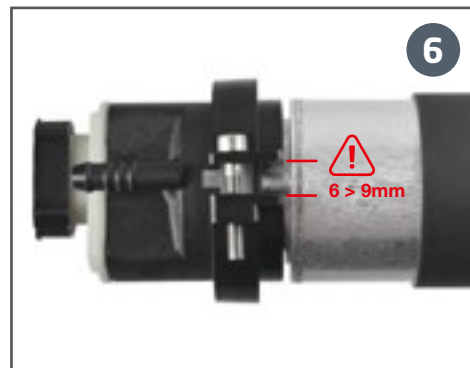

INFO

INSTALLATION INSTRUCTIONS

febi
101339

SWAG
10 10 1339

Blue Print
ADU172307

to fit:
Mercedes Benz C
class 2013 >

For more technical information please visit: partsfinder.bilsteingroup.com