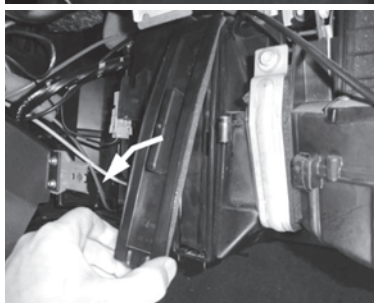

LA 84

Rover Group

25	10/99 ➡➡
45	02/00 ➡➡
211	01/98 - 03/00
214, 216, 218, 220	11/95 - 03/00
400, 414, 416, 420	05/95 - 03/00
Coupe	03/96 - 11/99
MG	06/01 ➡➡
Streetwise	08/03 ➡➡

with AC

© MAHLE

LA 84

Rover Group 25, 45, 211, 214, 216, 218, 220, 400, 414, 416, 420, Coupe, MG, Streetwise