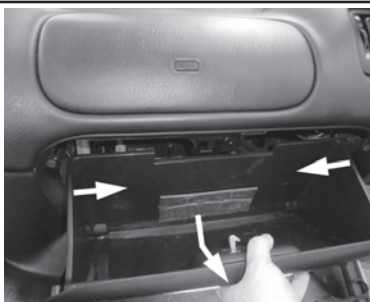

LA 84

Rover Group

25	10/99 ➡➡
45	02/00 ➡➡
211	01/98 - 03/00
214, 216, 218, 220	11/95 - 03/00
400, 414, 416, 420	05/95 - 03/00
Coupe	03/96 - 11/99
MG	06/01 ➡➡
Streetwise	08/03 ➡➡

with AC

© MAHLE

LA 84

Rover Group 25, 45, 211, 214, 216, 218, 220, 400, 414, 416, 420, Coupe, MG, Streetwise