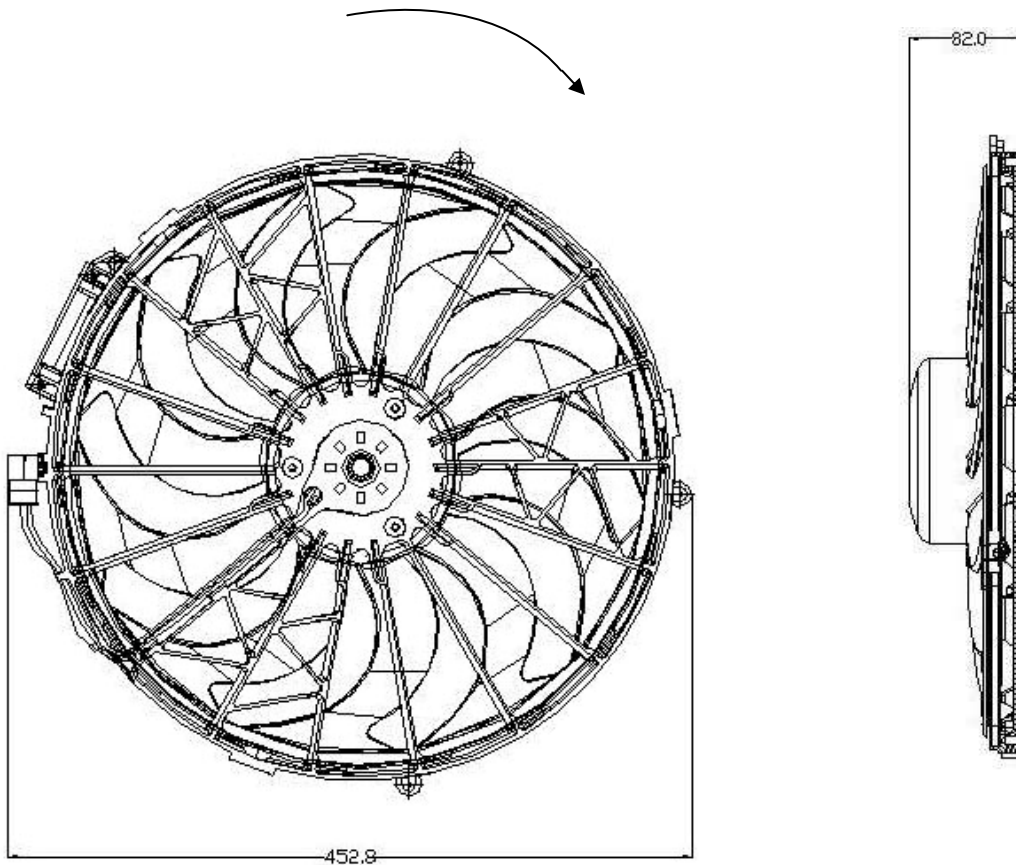

All trademarks and vehicle models (including their names and pictures) mentioned in this catalogue are for reference only. Our production is not original replacement parts but interchangeable against original parts.

Lüftersysteme		Fan Systems	
Lüftermotor		Cooling Motor	
Technische Daten:		Technical Data:	
Betriebsspannung:	13.5 V	Operation voltage:	13.5 V
Stromaufnahme:	12.93A / 26.94 A	Current consumption:	12.93A / 26.94 A
Nennleistung:	170/ 370 W	Nominal Power:	170/370 W
Umdrehung ± 10 %	1427/ 2042 RPM	Revolution ± 10 %	1427/ 2042 RPM

Außenmaße / External dimensions:

Dreirichtung/ Rotation

All trademarks and vehicle models (including their names and pictures) mentioned in this catalogue are for reference only. Our production is not original replacement parts but interchangeable against original parts.