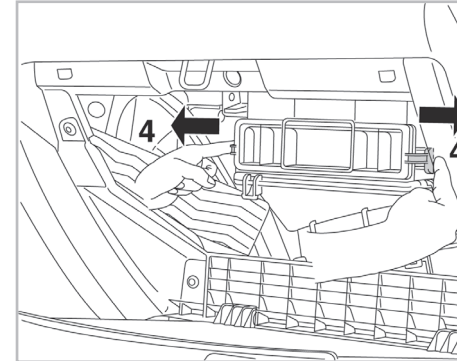

COMFORT

particle filter

FOR
DODGE
FIAT
LANCIA

CALIBER A/C+/- (07/06 >)
FREEMONT A/C+ (06/11 >)
FLAVIA A/C+/- (06/12)

715735

FH364

PA

WANT TO
KNOW MORE?