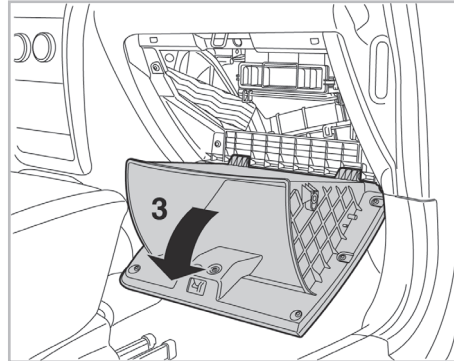

COMFORT

particle filter

FOR
DODGE
FIAT
LANCIA

CALIBER A/C+/- (07/06 >)
FREEMONT A/C+ (06/11 >)
FLAVIA A/C+/- (06/12)

715735

FH364

PA

WANT TO
KNOW MORE?