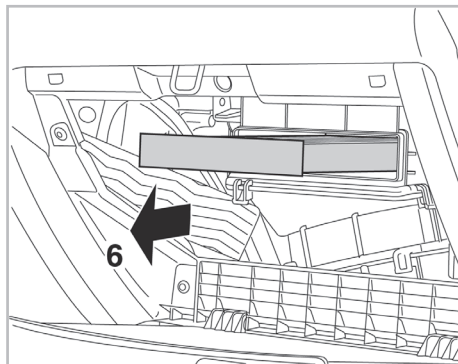

COMFORT

particle filter

FOR
DODGE
FIAT
LANCIA

CALIBER A/C+/- (07/06 >)
FREEMONT A/C+ (06/11 >)
FLAVIA A/C+/- (06/12)

715735

FH364

PA

WANT TO
KNOW MORE?