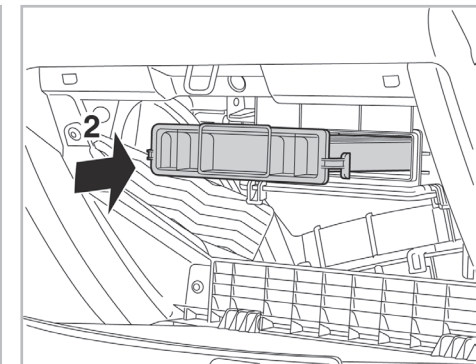

COMFORT

particle filter

FOR
DODGE
FIAT
LANCIA

CALIBER A/C+/- (07/06 >)
FREEMONT A/C+ (06/11 >)
FLAVIA A/C+/- (06/12)

715735

FH364

PA

WANT TO
KNOW MORE?