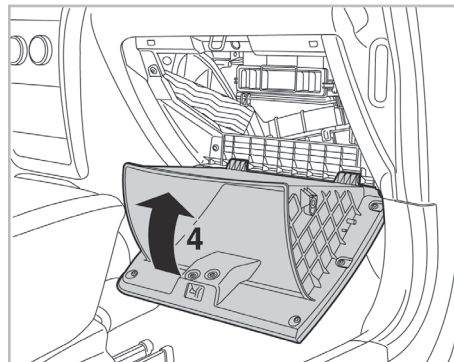

COMFORT

particle filter

FOR
DODGE
FIAT
LANCIA

CALIBER A/C+/- (07/06 >)
FREEMONT A/C+ (06/11 >)
FLAVIA A/C+/- (06/12)

715735

FH364

PA

WANT TO
KNOW MORE?