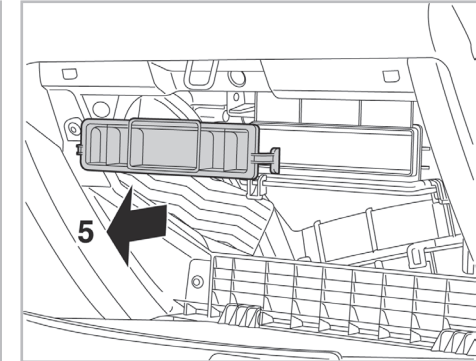

COMFORT

particle filter

FOR
DODGE
FIAT
LANCIA

CALIBER A/C+/- (07/06 >)
FREEMONT A/C+ (06/11 >)
FLAVIA A/C+/- (06/12)

715735

FH364

PA

WANT TO
KNOW MORE?