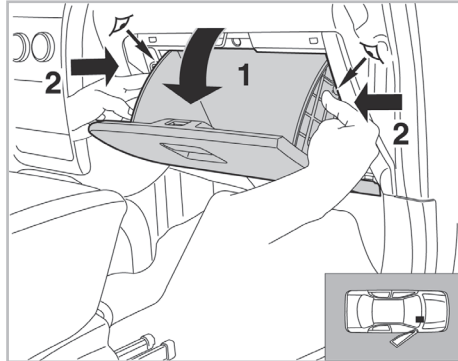

COMFORT

particle filter

FOR
DODGE
FIAT
LANCIA

CALIBER A/C+/- (07/06 >)
FREEMONT A/C+ (06/11 >)
FLAVIA A/C+/- (06/12)

715735

FH364

PA

WANT TO
KNOW MORE?