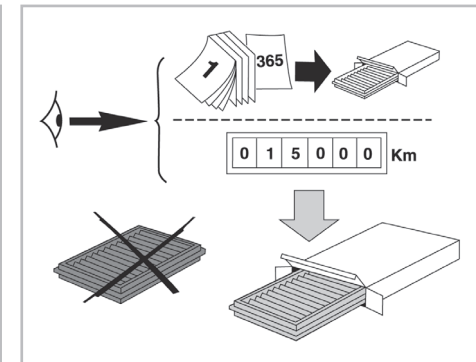

COMFORT

particle filter

FOR
DODGE
FIAT
LANCIA

CALIBER A/C+/- (07/06 >)
FREEMONT A/C+ (06/11 >)
FLAVIA A/C+/- (06/12)

715735

FH364

PA

WANT TO
KNOW MORE?