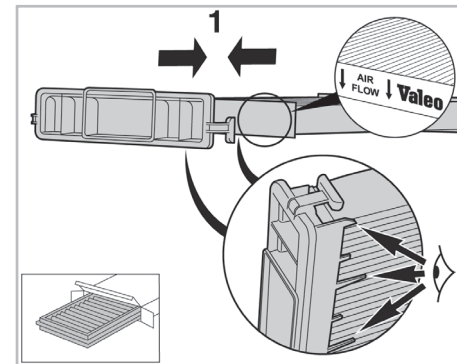

COMFORT

particle filter

FOR
DODGE
FIAT
LANCIA

CALIBER A/C+/- (07/06 >)
FREEMONT A/C+ (06/11 >)
FLAVIA A/C+/- (06/12)

715735

FH364

PA

WANT TO
KNOW MORE?