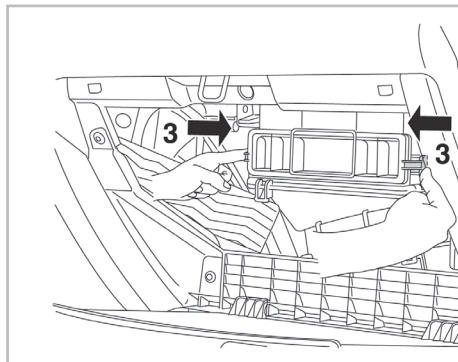

COMFORT

particle filter

FOR
DODGE
FIAT
LANCIA

CALIBER A/C+/- (07/06 >)
FREEMONT A/C+ (06/11 >)
FLAVIA A/C+/- (06/12)

715735

FH364

PA

WANT TO
KNOW MORE?