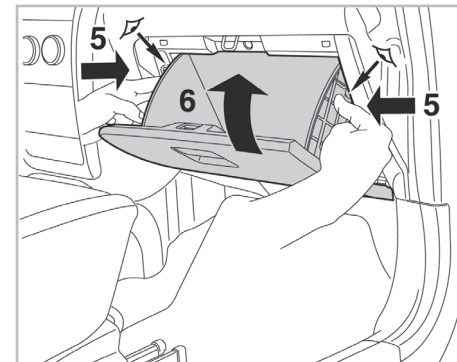

COMFORT

particle filter

FOR
DODGE
FIAT
LANCIA

CALIBER A/C+/- (07/06 >)
FREEMONT A/C+ (06/11 >)
FLAVIA A/C+/- (06/12)

715735

FH364

PA

WANT TO
KNOW MORE?