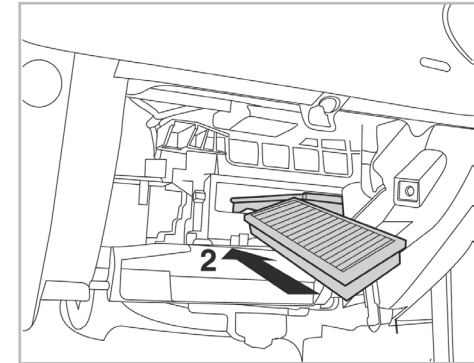

PROTECT

combined with active carbon

FOR MAZDA

RX8 A/C+ (11/03 >)

715728

FH362

CA

WANT TO KNOW MORE?