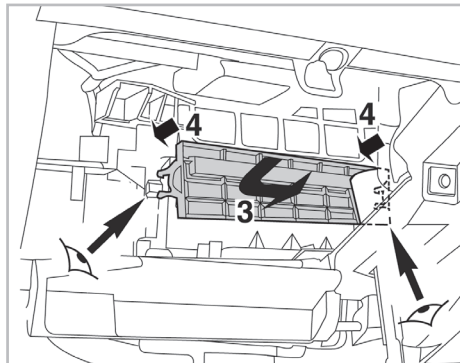

PROTECT

combined with active carbon

FOR MAZDA

RX8 A/C+ (11/03 >)

715728

FH362

CA

WANT TO KNOW MORE?