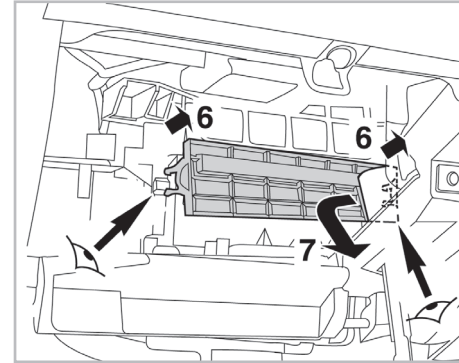

PROTECT

combined with active carbon

FOR MAZDA

RX8 A/C+ (11/03 >)

715728

FH362

CA

WANT TO KNOW MORE?