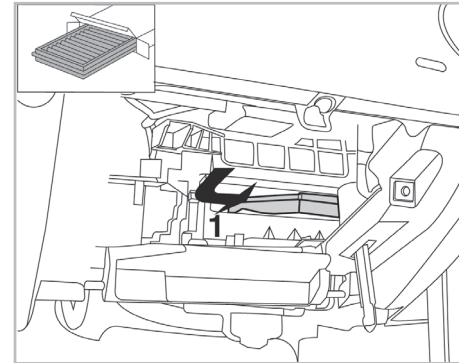

PROTECT

combined with active carbon

FOR MAZDA

RX8 A/C+ (11/03 >)

715728

FH362

CA

WANT TO KNOW MORE?