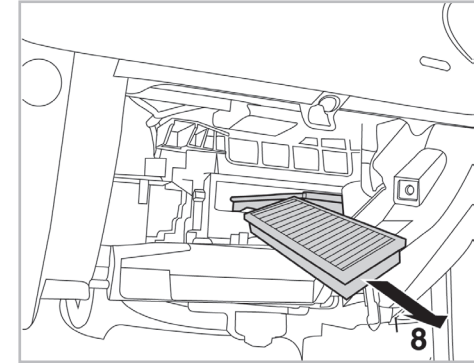

PROTECT

combined with active carbon

FOR MAZDA

RX8 A/C+ (11/03 >)

715728

FH362

CA

WANT TO KNOW MORE?