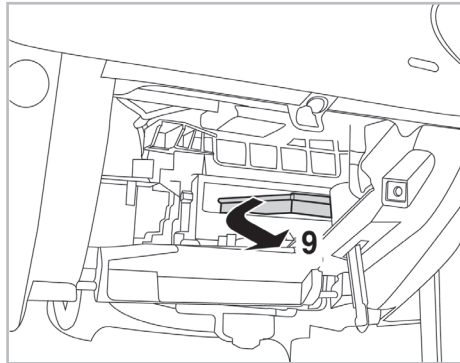

PROTECT

combined with active carbon

FOR MAZDA

RX8 A/C+ (11/03 >)

715728

FH362

CA

WANT TO KNOW MORE?