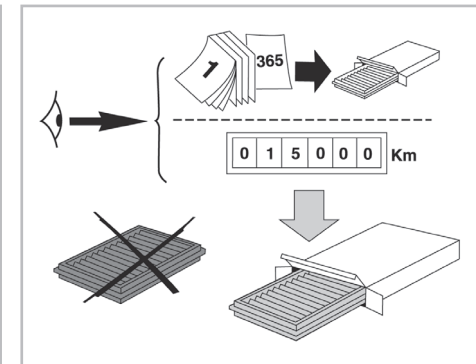

PROTECT

combined with active carbon

FOR **DAITHATSU** **CUORE VII A/C+ (09/07 >) / TERIOS A/C+ (05/06 >)**

715695

FH268

CA

WANT TO KNOW MORE?

www.valeo-techassist.com