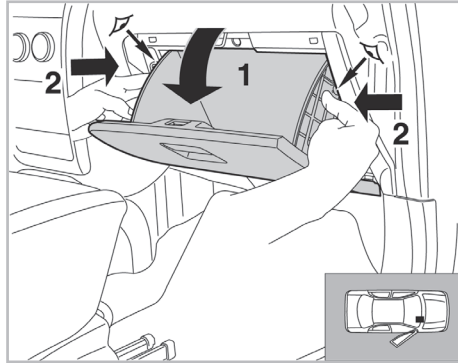

PROTECT

combined with active carbon

FOR **DAITHATSU** **CUORE VII A/C+ (09/07 >) / TERIOS A/C+ (05/06 >)**

715695

FH268

CA

WANT TO KNOW MORE?

www.valeo-techassist.com