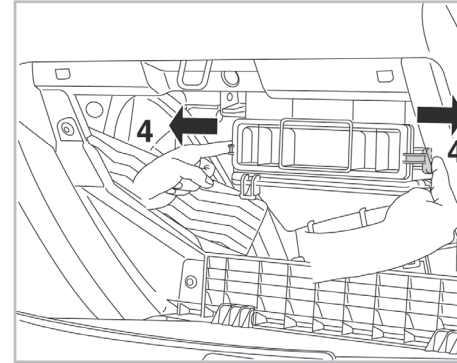

PROTECT

combined with active carbon

FOR **DAITHATSU** **CUORE VII A/C+ (09/07 >) / TERIOS A/C+ (05/06 >)**

715695

FH268

CA

WANT TO KNOW MORE?

www.valeo-techassist.com