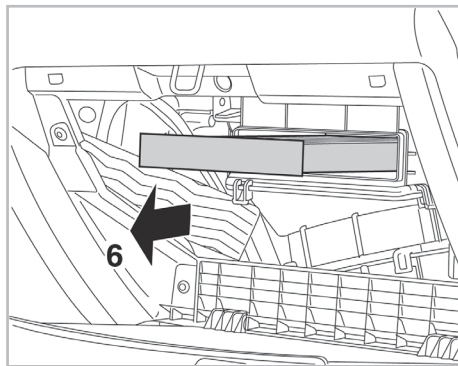

PROTECT

combined with active carbon

FOR **DAITHATSU** **CUORE VII A/C+ (09/07 >) / TERIOS A/C+ (05/06 >)**

715695

FH268

CA

WANT TO KNOW MORE?

www.valeo-techassist.com