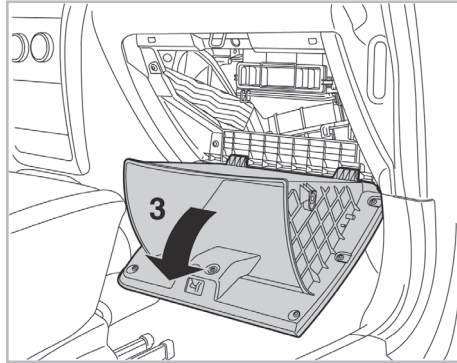

PROTECT

combined with active carbon

FOR **DAITHATSU** **CUORE VII A/C+ (09/07 >) / TERIOS A/C+ (05/06 >)**

715695

FH268

CA

WANT TO KNOW MORE?

www.valeo-techassist.com