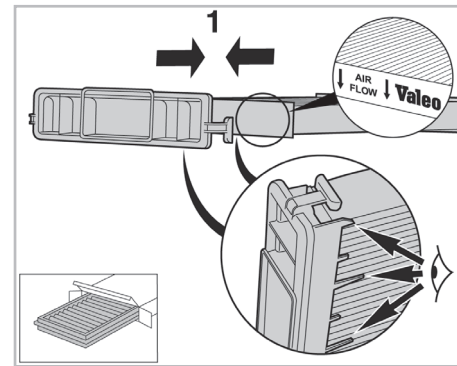

PROTECT

combined with active carbon

FOR **DAITHATSU** **CUORE VII A/C+ (09/07 >) / TERIOS A/C+ (05/06 >)**

715695

FH268

CA

WANT TO KNOW MORE?

www.valeo-techassist.com