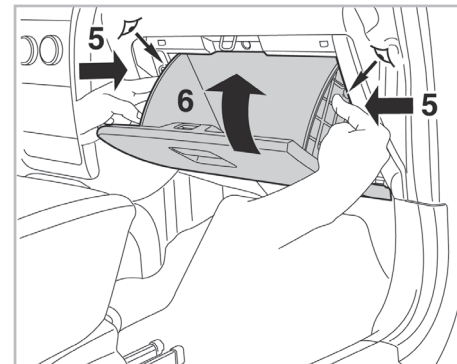

PROTECT

combined with active carbon

FOR **DAITHATSU** **CUORE VII A/C+ (09/07 >) / TERIOS A/C+ (05/06 >)**

715695

FH268

CA

WANT TO KNOW MORE?

www.valeo-techassist.com