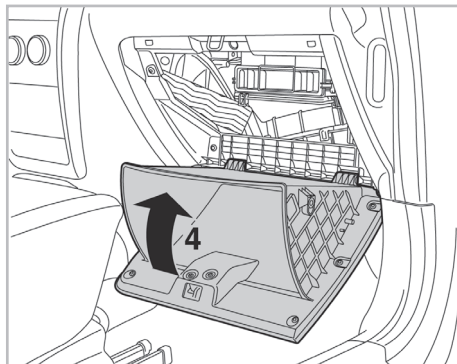

PROTECT

combined with active carbon

FOR **DAITHATSU** **CUORE VII A/C+ (09/07 >) / TERIOS A/C+ (05/06 >)**

715695

FH268

CA

WANT TO KNOW MORE?

www.valeo-techassist.com