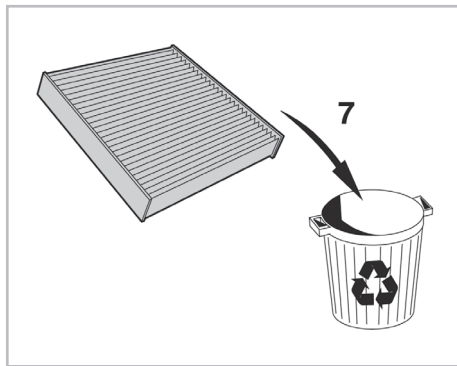

PROTECT

combined with active carbon

FOR **DAITHATSU** **CUORE VII A/C+ (09/07 >) / TERIOS A/C+ (05/06 >)**

715695

FH268

CA

WANT TO KNOW MORE?

www.valeo-techassist.com