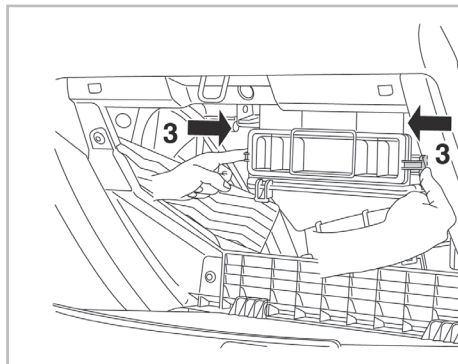

PROTECT

combined with active carbon

FOR **DAITHATSU** **CUORE VII A/C+ (09/07 >) / TERIOS A/C+ (05/06 >)**

715695

FH268

CA

WANT TO KNOW MORE?

www.valeo-techassist.com