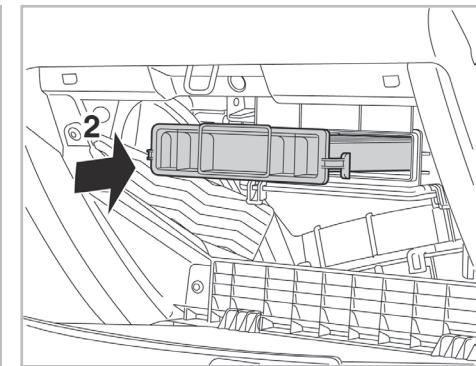

PROTECT

combined with active carbon

FOR **DAITHATSU** **CUORE VII A/C+ (09/07 >) / TERIOS A/C+ (05/06 >)**

715695

FH268

CA

WANT TO KNOW MORE?

www.valeo-techassist.com