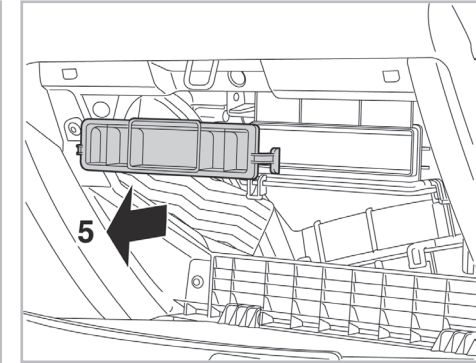

PROTECT

combined with active carbon

FOR **DAITHATSU** **CUORE VII A/C+ (09/07 >) / TERIOS A/C+ (05/06 >)**

715695

FH268

CA

WANT TO KNOW MORE?

www.valeo-techassist.com