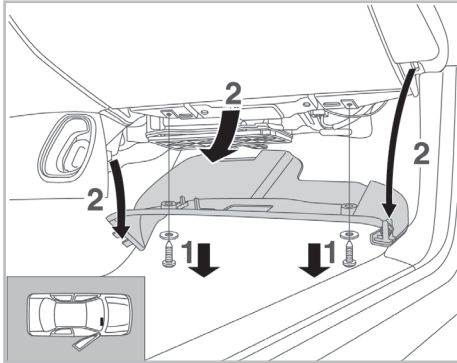

combined with
active carbon

FOR

VOLVO (RHD)

S60 A/C+ (08/00 >) / **S80 A/C+** (06/98 >) / **V70 A/C+** (01/00 >) / **XC 70 A/C+/-** (09/02 >) / **XC 90 A+** (05/02 >)

715571

FH335

CA

**WANT TO
KNOW MORE?**