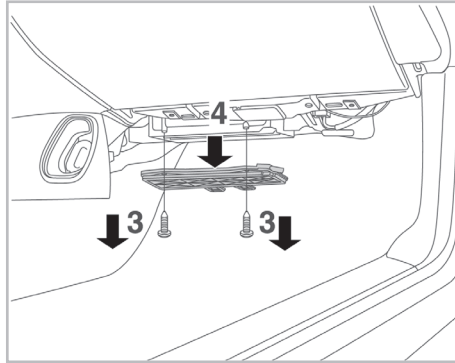

combined with
active carbon

FOR

VOLVO (RHD)

S60 A/C+ (08/00 >) / **S80 A/C+** (06/98 >) / **V70 A/C+** (01/00 >) / **XC 70 A/C+/-** (09/02 >) / **XC 90 A+** (05/02 >)

715571

FH335

CA

**WANT TO
KNOW MORE?**