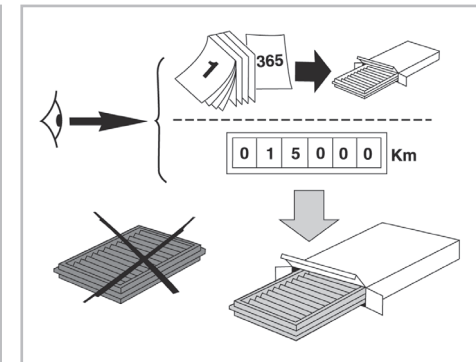

combined with
active carbon

FOR

VOLVO (RHD)

S60 A/C+ (08/00 >) / **S80 A/C+** (06/98 >) / **V70 A/C+** (01/00 >) / **XC 70 A/C+/-** (09/02 >) / **XC 90 A+** (05/02 >)

715571

FH335

CA

**WANT TO
KNOW MORE?**