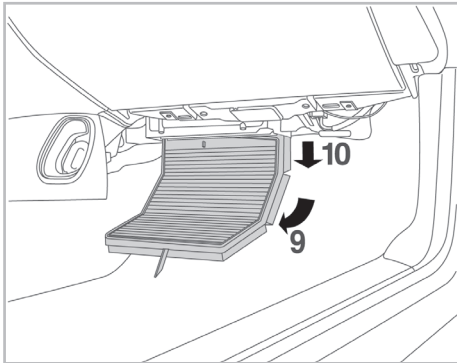

combined with
active carbon

FOR

VOLVO (RHD)

S60 A/C+ (08/00 >) / **S80 A/C+** (06/98 >) / **V70 A/C+** (01/00 >) / **XC 70 A/C+/-** (09/02 >) / **XC 90 A+** (05/02 >)

715571

FH335

CA

**WANT TO
KNOW MORE?**