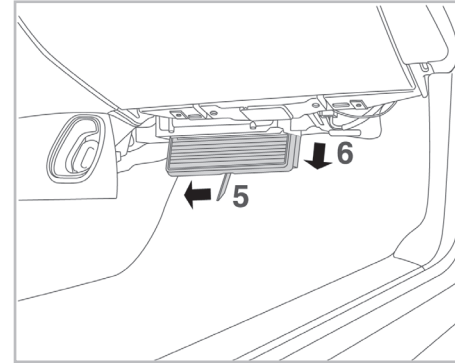

combined with
active carbon

FOR

VOLVO (RHD)

S60 A/C+ (08/00 >) / **S80 A/C+** (06/98 >) / **V70 A/C+** (01/00 >) / **XC 70 A/C+/-** (09/02 >) / **XC 90 A+** (05/02 >)

715571

FH335

CA

**WANT TO
KNOW MORE?**