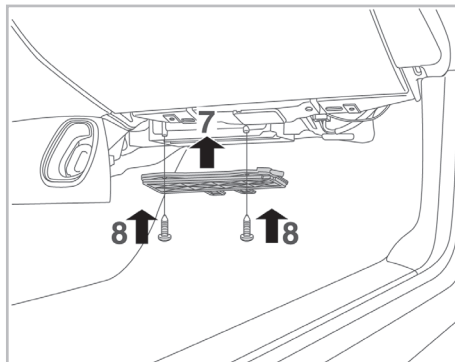

combined with
active carbon

FOR

VOLVO (RHD)

S60 A/C+ (08/00 >) / **S80 A/C+** (06/98 >) / **V70 A/C+** (01/00 >) / **XC 70 A/C+/-** (09/02 >) / **XC 90 A+** (05/02 >)

715571

FH335

CA

**WANT TO
KNOW MORE?**