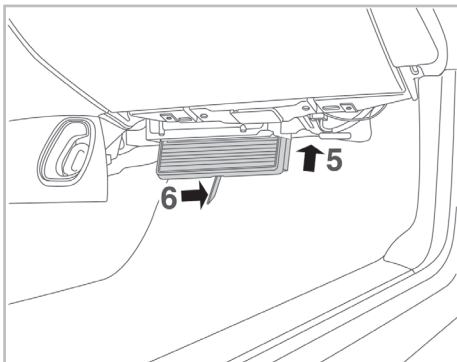

combined with
active carbon

FOR

VOLVO (RHD)

S60 A/C+ (08/00 >) / **S80 A/C+** (06/98 >) / **V70 A/C+** (01/00 >) / **XC 70 A/C+/-** (09/02 >) / **XC 90 A+** (05/02 >)

715571

FH335

CA

**WANT TO
KNOW MORE?**