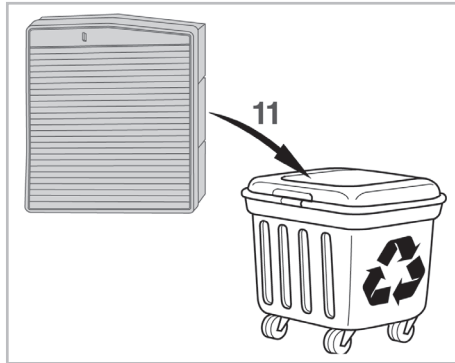

combined with
active carbon

FOR

VOLVO (RHD)

S60 A/C+ (08/00 >) / **S80 A/C+** (06/98 >) / **V70 A/C+** (01/00 >) / **XC 70 A/C+/-** (09/02 >) / **XC 90 A+** (05/02 >)

715571

FH335

CA

**WANT TO
KNOW MORE?**