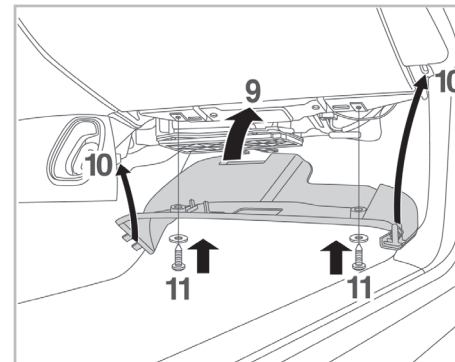

combined with
active carbon

FOR

VOLVO (RHD)

S60 A/C+ (08/00 >) / **S80 A/C+** (06/98 >) / **V70 A/C+** (01/00 >) / **XC 70 A/C+/-** (09/02 >) / **XC 90 A+** (05/02 >)

715571

FH335

CA

**WANT TO
KNOW MORE?**