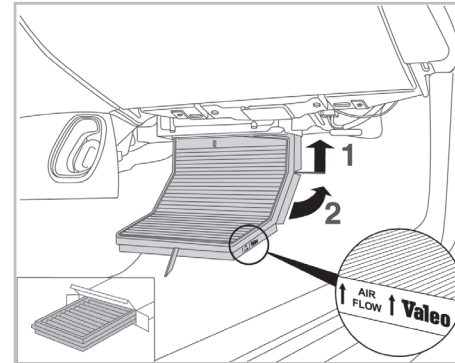

combined with
active carbon

FOR

VOLVO (RHD)

S60 A/C+ (08/00 >) / **S80 A/C+** (06/98 >) / **V70 A/C+** (01/00 >) / **XC 70 A/C+/-** (09/02 >) / **XC 90 A+** (05/02 >)

715571

FH335

CA

**WANT TO
KNOW MORE?**