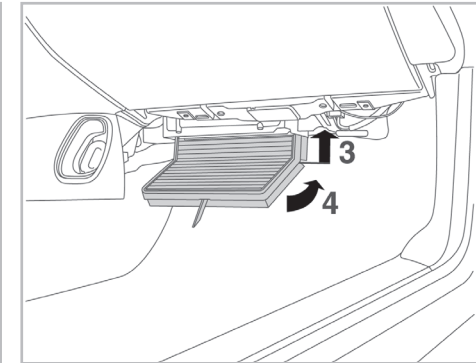

combined with
active carbon

FOR

VOLVO (RHD)

S60 A/C+ (08/00 >) / **S80 A/C+** (06/98 >) / **V70 A/C+** (01/00 >) / **XC 70 A/C+/-** (09/02 >) / **XC 90 A+** (05/02 >)

715571

FH335

CA

**WANT TO
KNOW MORE?**