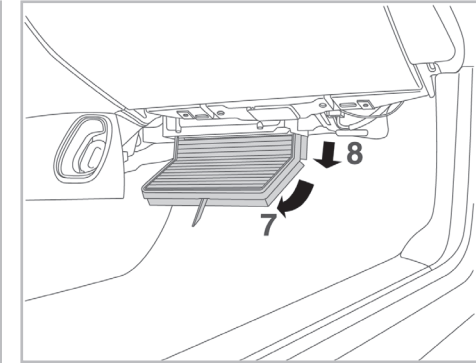

combined with
active carbon

FOR

VOLVO (RHD)

S60 A/C+ (08/00 >) / **S80 A/C+** (06/98 >) / **V70 A/C+** (01/00 >) / **XC 70 A/C+/-** (09/02 >) / **XC 90 A+** (05/02 >)

715571

FH335

CA

**WANT TO
KNOW MORE?**