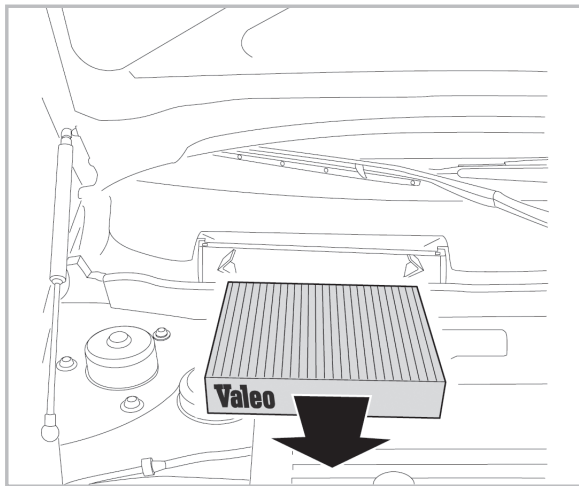

COMFORT

particle  
filter

**698878**

FH220

PA

WANT TO  
KNOW MORE?

[www.valeo-techassist.com](http://www.valeo-techassist.com)