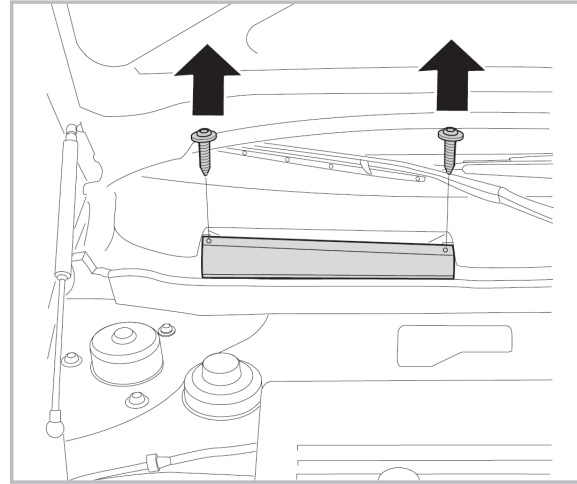

COMFORT

particle  
filter

**698878**

FH220

PA

WANT TO  
KNOW MORE?

[www.valeo-techassist.com](http://www.valeo-techassist.com)