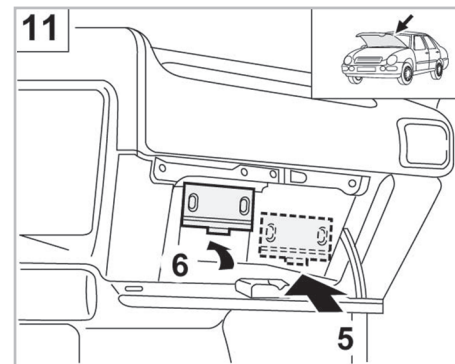

COMFORT

particle filter

698712

FH700

PA

WANT TO KNOW MORE?

www.valeo-techassist.com

FOR
OPEL
VAUXHALL

SINTRA A/C+/- (03/96 > 12/99)
SINTRA A/C+/- (03/96 > 12/99) RHD

Valeo Service - Société par Actions Simplifiée - Capital de 12 900 000 € - 70, rue Pleyel, 93285 Saint-Denis Cedex - France - B 306 486 408 RCS Bobigny