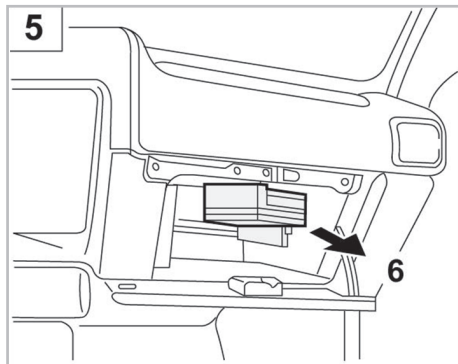

COMFORT

particle filter

698712

FH700

PA

WANT TO KNOW MORE?

www.valeo-techassist.com

FOR
OPEL
VAUXHALL

SINTRA A/C+/- (03/96 > 12/99)
SINTRA A/C+/- (03/96 > 12/99) RHD

Valeo Service - Société par Actions Simplifiée - Capital de 12 900 000 € - 70, rue Pleyel, 93285 Saint-Denis Cedex - France - B 306 486 408 RCS Bobigny