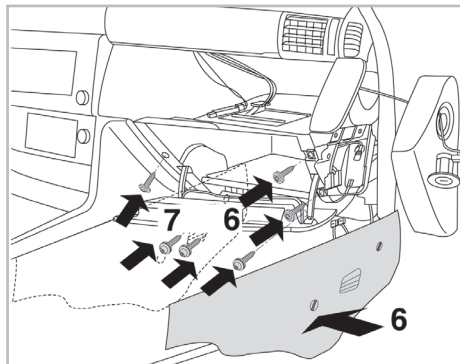

FOR  
FIAT

STILO A/C+/- (09/01 > 03/07)

PROTECT

combined with  
active carbon

698692

FH133

CA

WANT TO  
KNOW MORE?