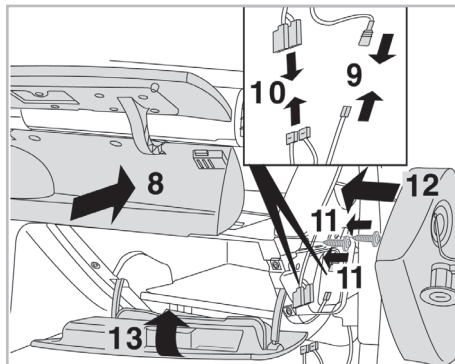

FOR  
FIAT

STILO A/C+/- (09/01 > 03/07)

PROTECT

combined with  
active carbon

698692

FH133

CA

WANT TO  
KNOW MORE?