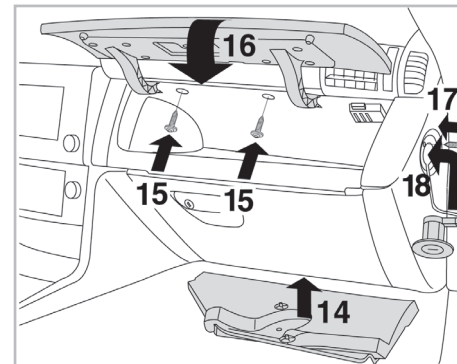

FOR  
FIAT

STILO A/C+/- (09/01 > 03/07)

PROTECT

combined with  
active carbon

698692

FH133

CA

WANT TO  
KNOW MORE?