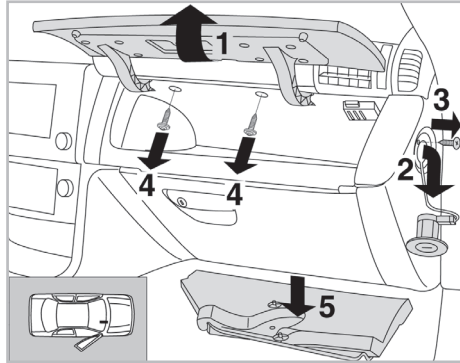

FOR  
FIAT

STILO A/C+/- (09/01 > 03/07)

PROTECT

combined with  
active carbon

698692

FH133

CA

WANT TO  
KNOW MORE?