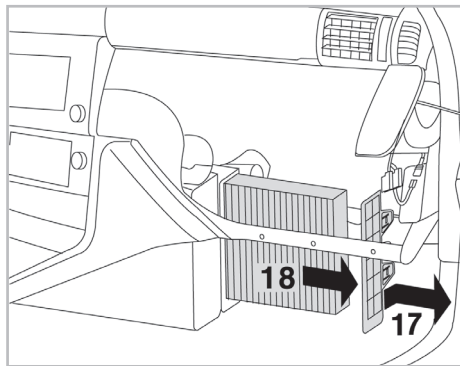

FOR  
FIAT

STILO A/C+/- (09/01 > 03/07)

PROTECT

combined with  
active carbon

698692

FH133

CA

WANT TO  
KNOW MORE?