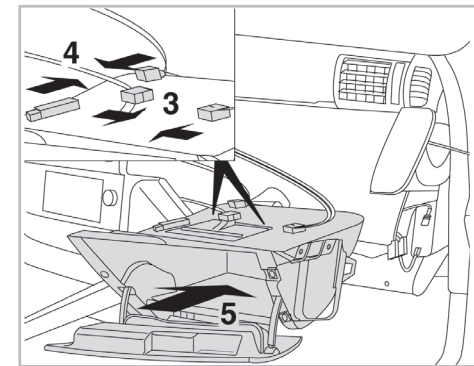

FOR  
FIAT

STILO A/C+/- (09/01 > 03/07)

PROTECT

combined with  
active carbon

698692

FH133

CA

WANT TO  
KNOW MORE?