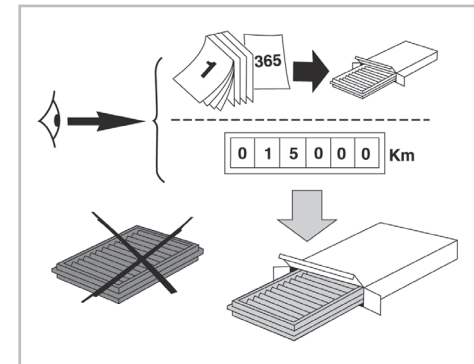

FOR  
FIAT

STILO A/C+/- (09/01 > 03/07)

PROTECT

combined with  
active carbon

698692

FH133

CA

WANT TO  
KNOW MORE?