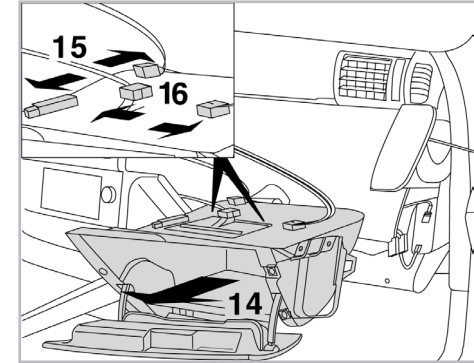

FOR  
FIAT

STILO A/C+/- (09/01 > 03/07)

PROTECT

combined with  
active carbon

698692

FH133

CA

WANT TO  
KNOW MORE?