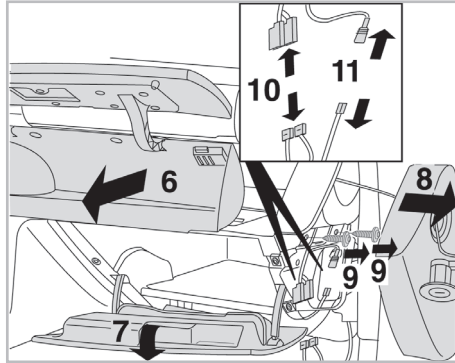

FOR  
FIAT

STILO A/C+/- (09/01 > 03/07)

PROTECT

combined with  
active carbon

698692

FH133

CA

WANT TO  
KNOW MORE?