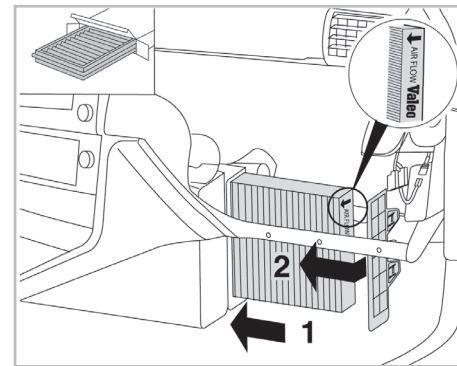

FOR  
FIAT

STILO A/C+/- (09/01 > 03/07)

PROTECT

combined with  
active carbon

698692

FH133

CA

WANT TO  
KNOW MORE?