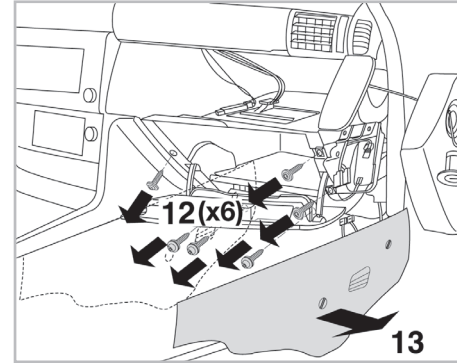

FOR  
FIAT

STILO A/C+/- (09/01 > 03/07)

PROTECT

combined with  
active carbon

698692

FH133

CA

WANT TO  
KNOW MORE?