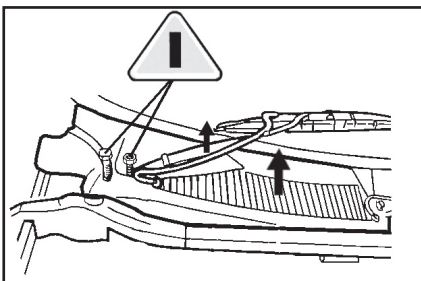

LA 34

Alfa-Romeo GTV, Spider