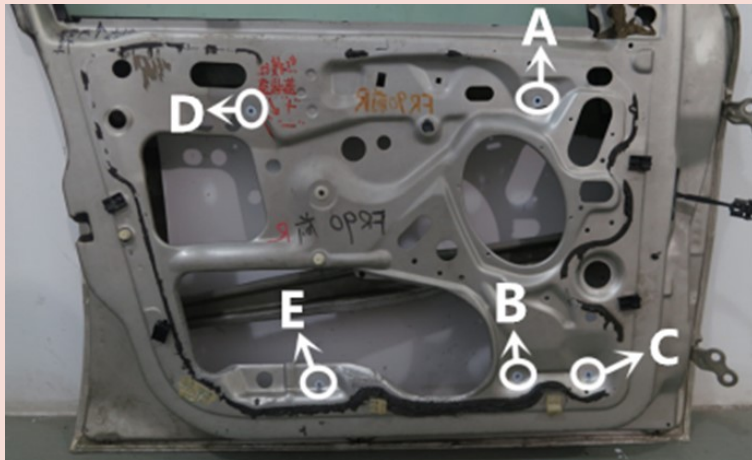

Einbauhinweis/installation instruction Ford Focus 4D 1996 - 2004

Vorne links/Front left (OE Ref. No. XS41A23201BV)

Vorne rechts/Front right (OE Ref. No. XS41A23201BV)