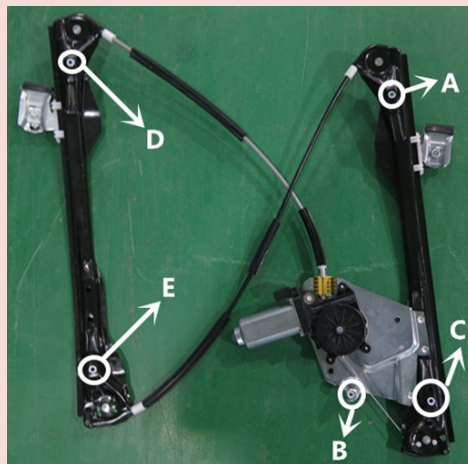

Einbauhinweis/installation instruction Ford Focus 4D 1996 - 2004

Vorne links/Front left (OE Ref. No. XS41A23201BV)

Vorne rechts/Front right (OE Ref. No. XS41A23201BV)