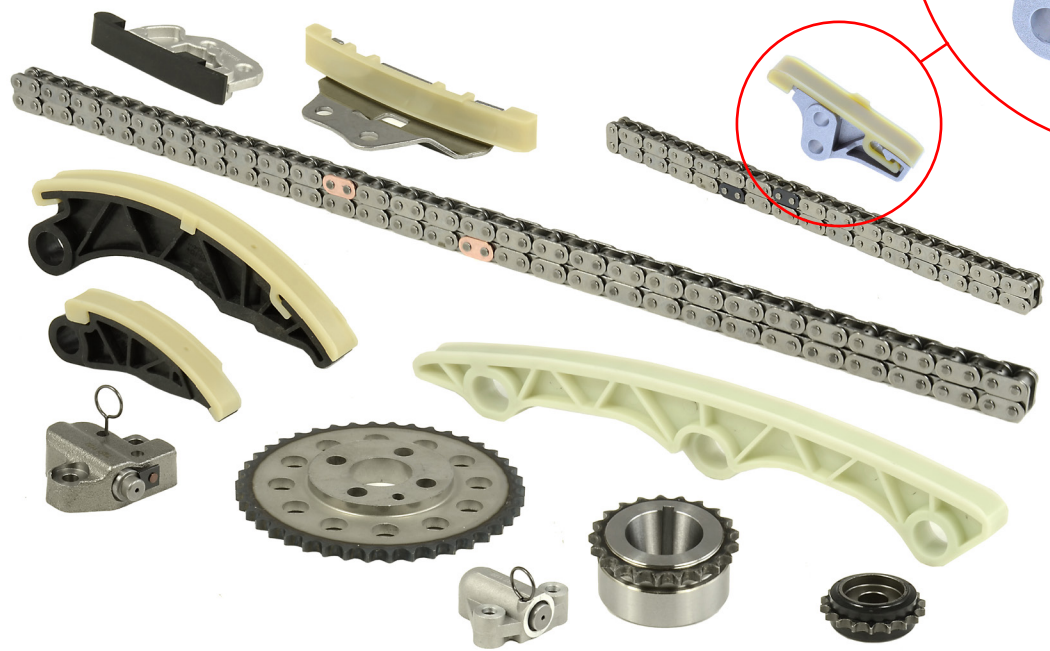

TCK246NG

Oil Pump Chain Guide

FAI are currently the only brand to include both oil pump chain guides in this timing chain kit. The guide high lighted has been discontinued by Mazda so if the old one is damaged it cannot be sourced from OE.

Application: Mazda		
Model	Engine	Year
Mazda 3	2.2 MZR-CD (R2AA)	01/09-09/14
Mazda 6		
CX-7		

Best Availability. Best Value.
Best Quality. Best Service.

PA0038

+44 (0) 1525 351800

faiauto.com