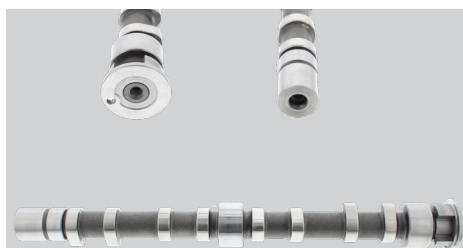

## C394, C395 & C396

### Camshafts for VAG 1.4 TSI

To identify the correct parts it is essential to have the engine code available.

**C394** - Intake Camshaft

**C395** - Exhaust Camshaft

**C396** - Exhaust Camshaft

Make	Model	Dates	Eng. Code	Inlet	Exh.
AUDI SEAT SKODA VW	A1, A3 TOLEDO IV, OCTAVIA II, RAPID, ALTEA, LEON, YETI, SUPERB II	11/07-08/15	<b>CAXA, CNVA, CAXC, CMSA, CMSB</b>	C394	C395
AUDI SEAT SKODA VW	A1 ALHAMBRA, IBIZA IV FABIA II BEETLE, EOS, GOLF VI, JETTA III, JETTA IV, SCIROCCO, SHARAN, TIGUAN, TOURAN	09/07-12/16	<b>CAVA, CAVB, CAVC, CAVD, CAVE, CAVF, CAVG, CTHG, CTJA, CNUB, CNWB, CTHF, CTJB, CTHA, CTHE, CTKA, CKMA, CTHD, CNWA</b>	C394	C396

### Associated Products

Part Description	Part No	Part Description	Part No	Part Description	Part No	Part Description	Part No
Rockers	R195S	Timing Chain Kit	TCK211VVT	Timing Cover Gasket	TC1476	Conversion Set	CS1476
Followers	BFS127S	Oil Control Valve	OCV011	Head Set	HS1700	Bolt Kit	B1476