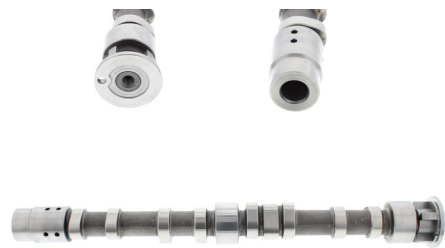

## C394, C395 & C396

### Camshafts for VAG 1.4 TSI

To identify the correct parts it is essential to have the engine code available.

**C394** - Intake Camshaft

**C395** - Exhaust Camshaft

**C396** - Exhaust Camshaft

Make	Model	Dates	Eng. Code	Inlet	Exh.
AUDI SEAT SKODA VW	A1, A3 TOLEDO IV, OCTAVIA II, RAPID, ALTEA, LEON, YETI, SUPERB II	11/07-08/15	<b>CAXA, CNVA, CAXC, CMSA, CMSB</b>	C394	C395
AUDI SEAT SKODA VW	A1 ALHAMBRA, IBIZA IV FABIA II BEETLE, EOS, GOLF VI, JETTA III, JETTA IV, SCIROCCO, SHARAN, TIGUAN, TOURAN	09/07-12/16	<b>CAVA, CAVB, CAVC, CAVD, CAVE, CAVF, CAVG, CTHG, CTJA, CNUB, CNWB, CTHF, CTJB, CTHA, CTHE, CTKA, CKMA, CTHD, CNWA</b>	C394	C396

### Associated Products

Part Description	Part No	Part Description	Part No	Part Description	Part No	Part Description	Part No
Rockers	R195S	Timing Chain Kit	TCK211VVT	Timing Cover Gasket	TC1476	Conversion Set	CS1476
Followers	BFS127S	Oil Control Valve	OCV011	Head Set	HS1700	Bolt Kit	B1476