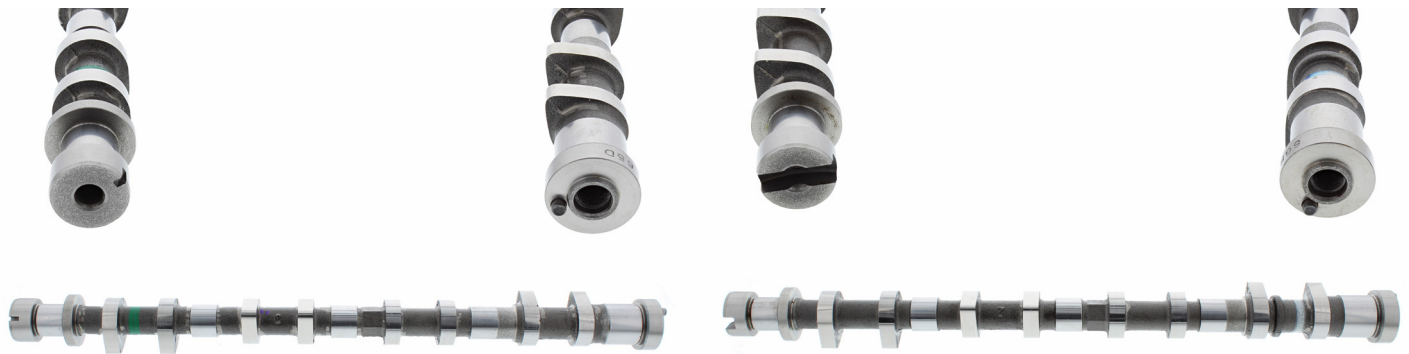

Product Awareness

C400 & C401

Camshafts for Nissan YD25DDTi

C400 - Inlet Camshaft

C401 - Exhaust Camshaft

Make	Model Details	Model Series	Dates
Nissan	CABSTAR (F24M F24W)	35.13 DCI 45.13 DCI 2.5 (F24M)	01/10-12/12
	MURANO II (Z51)	2.5 dCi 4x4	01/10-09/14
	NP300 NAVARA (D40)	2.5 dCi	01/10-
	NT400 CABSTAR (F24F)	35.14 45.14	01/14-
	PATHFINDER III (R51)	2.5 dCi 4WD	01/10-
	PATHFINDER IV (R52)	2.5 dCi 4WD	09/12-

Associated Products

Part Description	Part No	Part Description	Part No	Part Description	Part No	Part Description	Part No
Inlet Valve	IV94710	Timing Chain Kit	TCK42CRD-10	Full Set	FS2239NH	Head Gasket	HG2239
Outlet valve	EV94711	Cylinder Head	BCH037	Head Set	HS2239NH	Bolt Kit	B2239