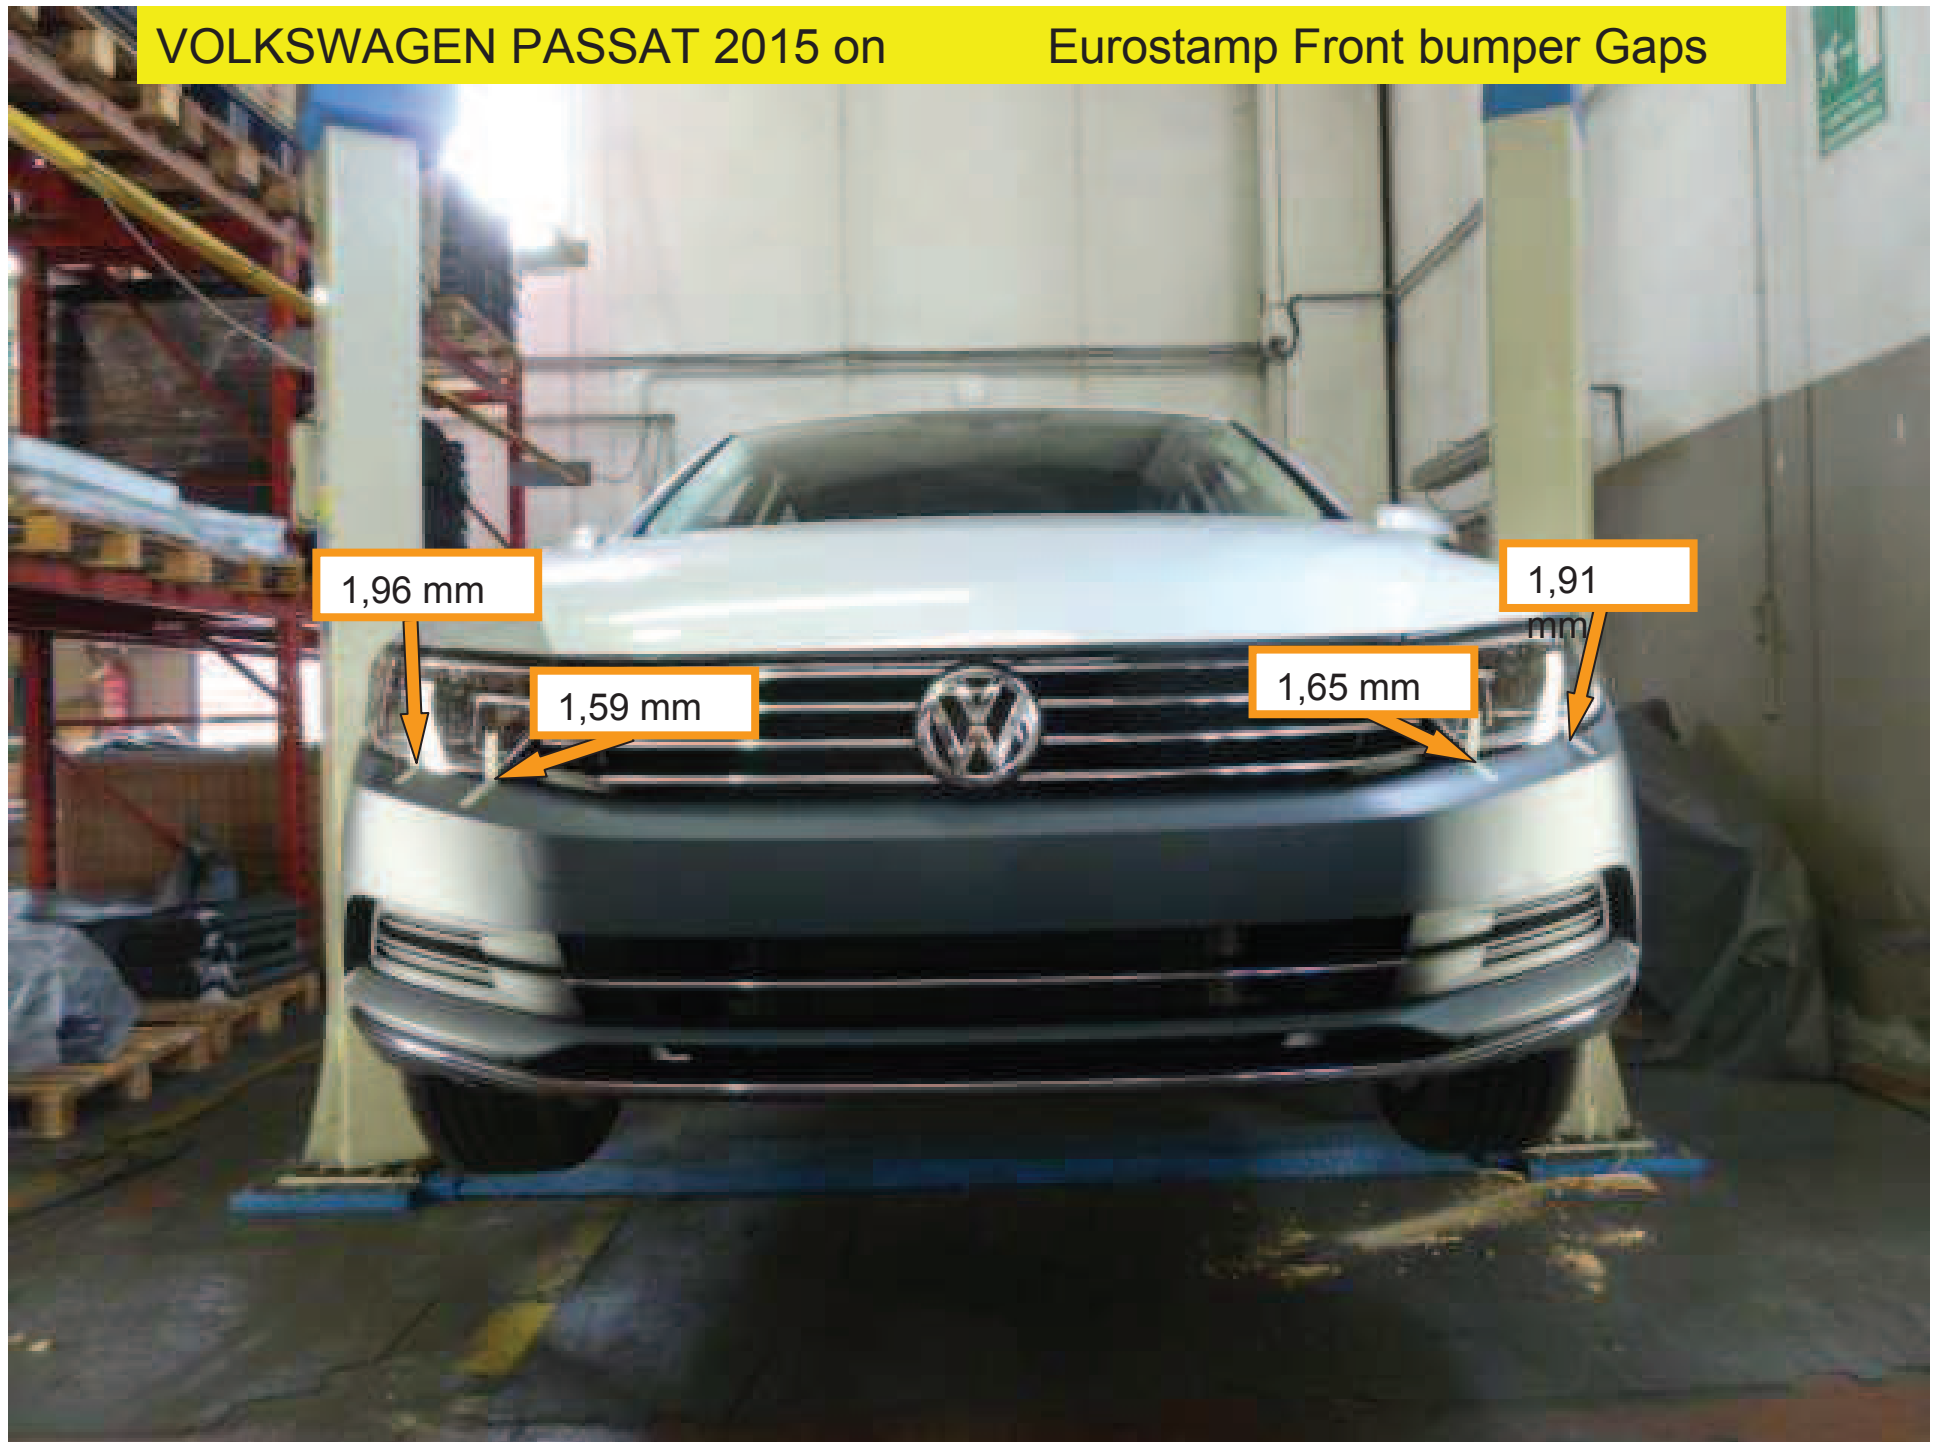

“Y” Measures a distance of: 1285 mm

Vehicle Within Required Tolerance

VOLKSWAGEN PASSAT 2015 on Original Front bumper Gaps

VOLKSWAGEN PASSAT 2015 on

Eurostamp Front bumper Gaps

Eurostamp Front Bumper R/H

Original Front Bumper R/H