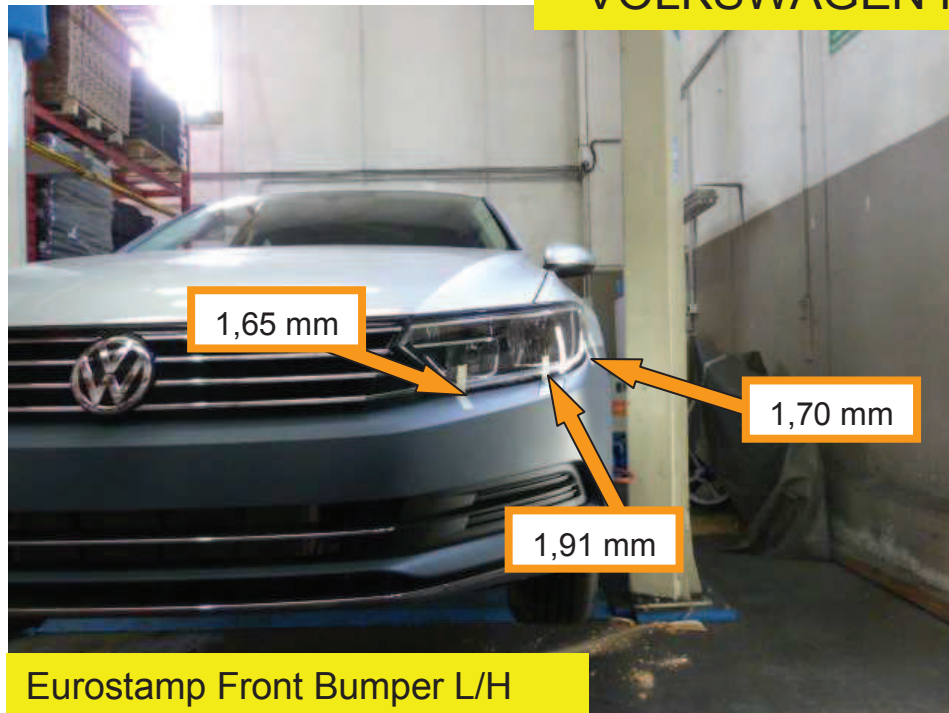

Eurostamp Bumper L/H

Eurostamp Front Bumper L/H