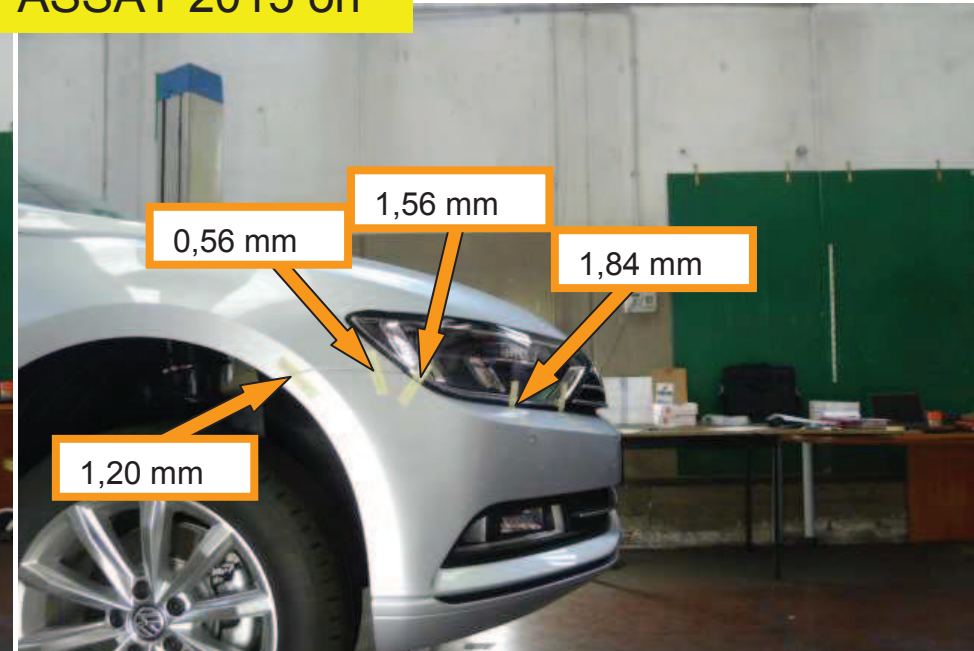

Park sensor

Original Bumper R/H