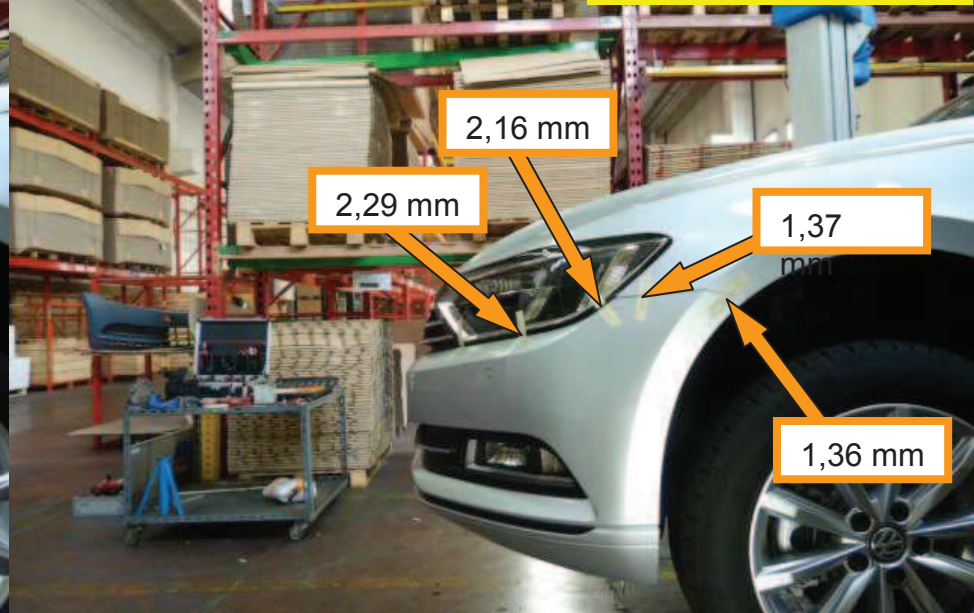

VOLKSWAGEN PASSAT 2015 on