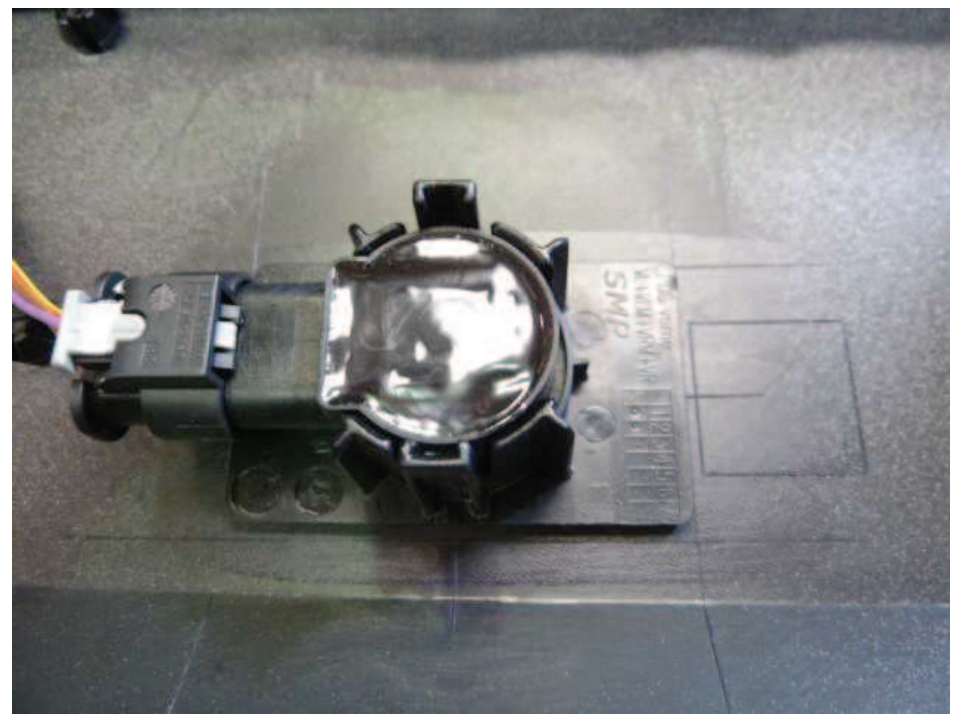

Washer cover L/H

VOLKSWAGEN PASSAT 2015 on