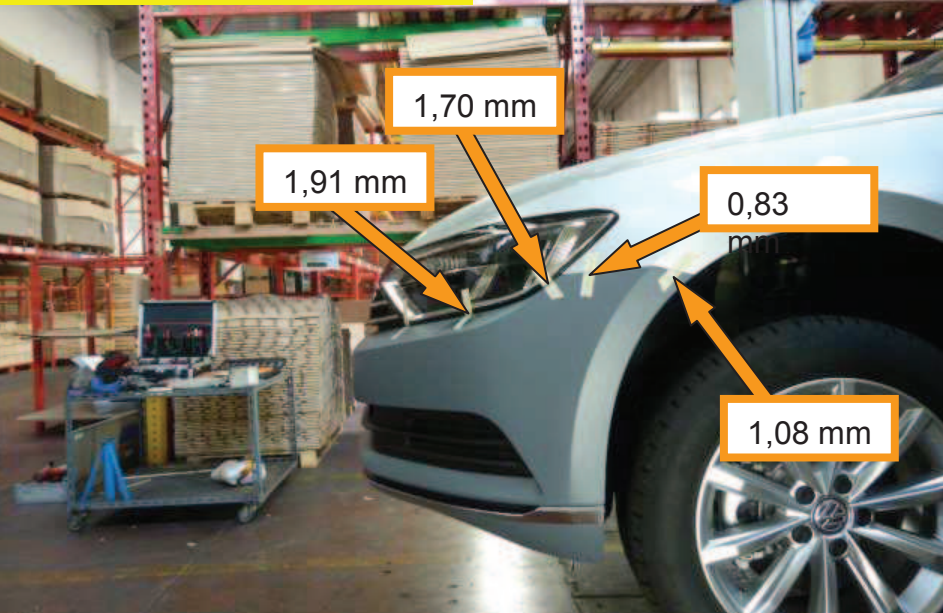

VOLKSWAGEN PASSAT 2015 on