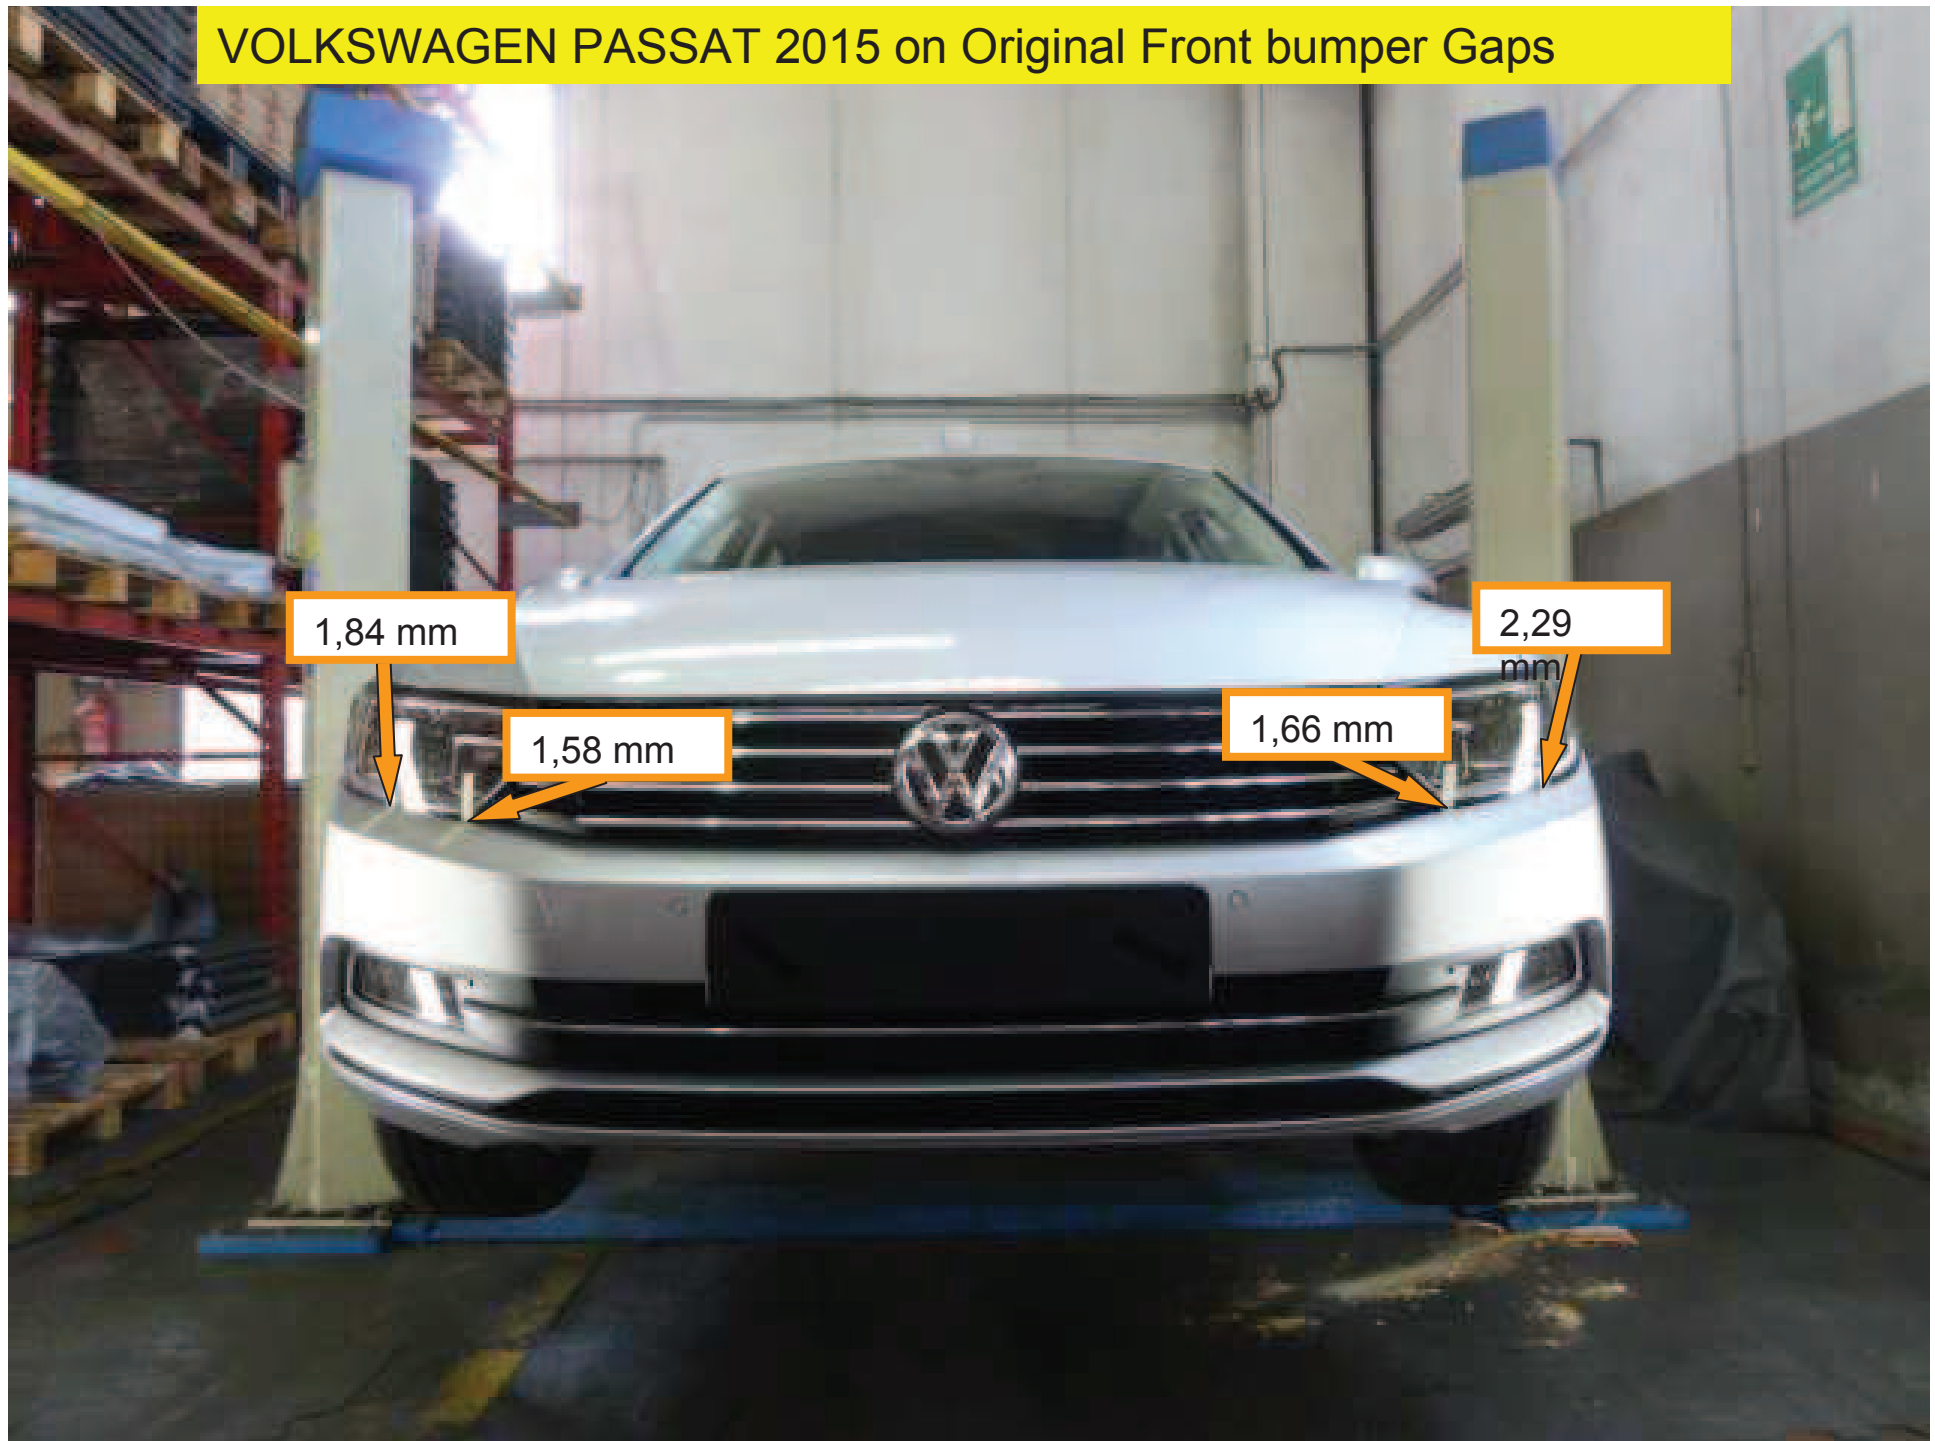

VOLKSWAGEN PASSAT 2015 on Original Front bumper Gaps