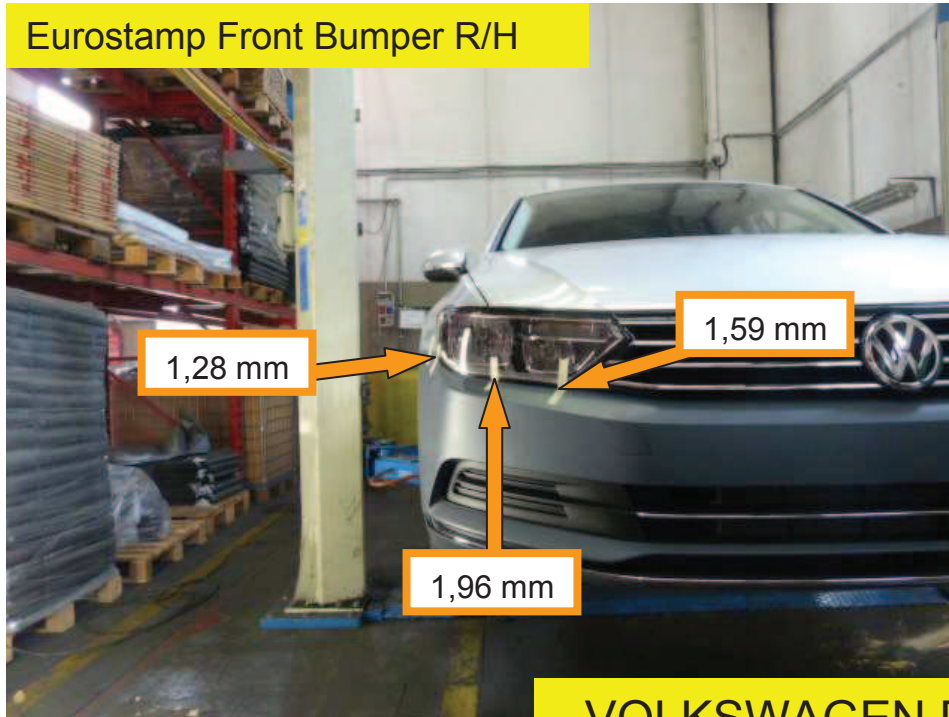

“Y” Measures a distance of: 1285 mm

Vehicle Within Required Tolerance

VOLKSWAGEN PASSAT 2015 on Original Front bumper Gaps

VOLKSWAGEN PASSAT 2015 on

Eurostamp Front bumper Gaps

Eurostamp Front Bumper R/H

Original Front Bumper R/H