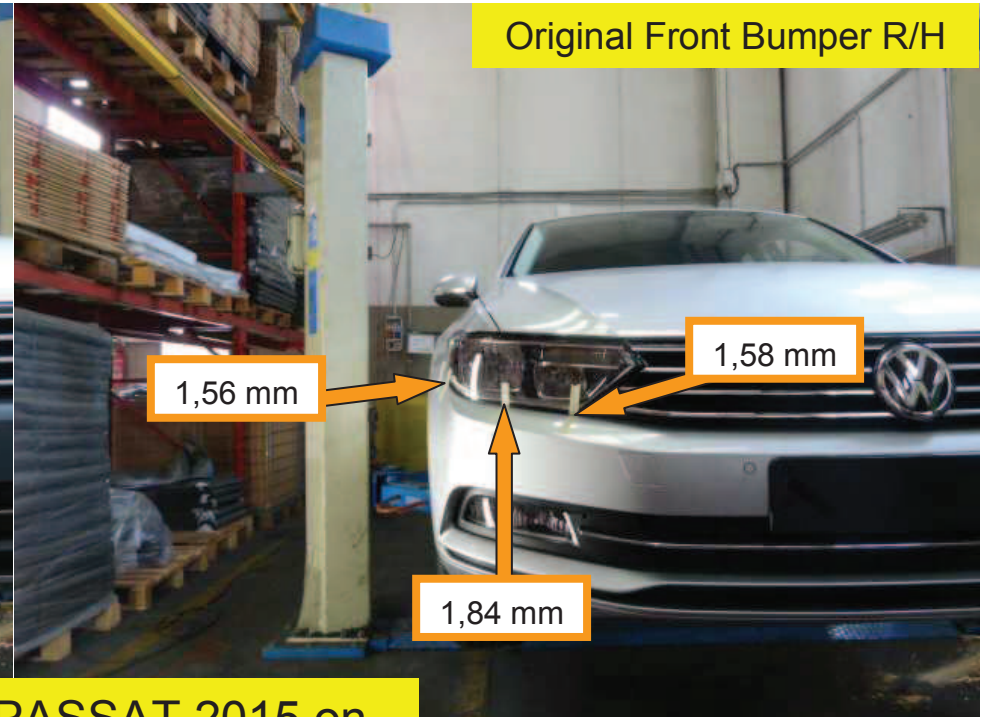

“Y” Measures a distance of: 1285 mm

Vehicle Within Required Tolerance

VOLKSWAGEN PASSAT 2015 on Original Front bumper Gaps

VOLKSWAGEN PASSAT 2015 on

Eurostamp Front bumper Gaps

Eurostamp Front Bumper R/H

Original Front Bumper R/H