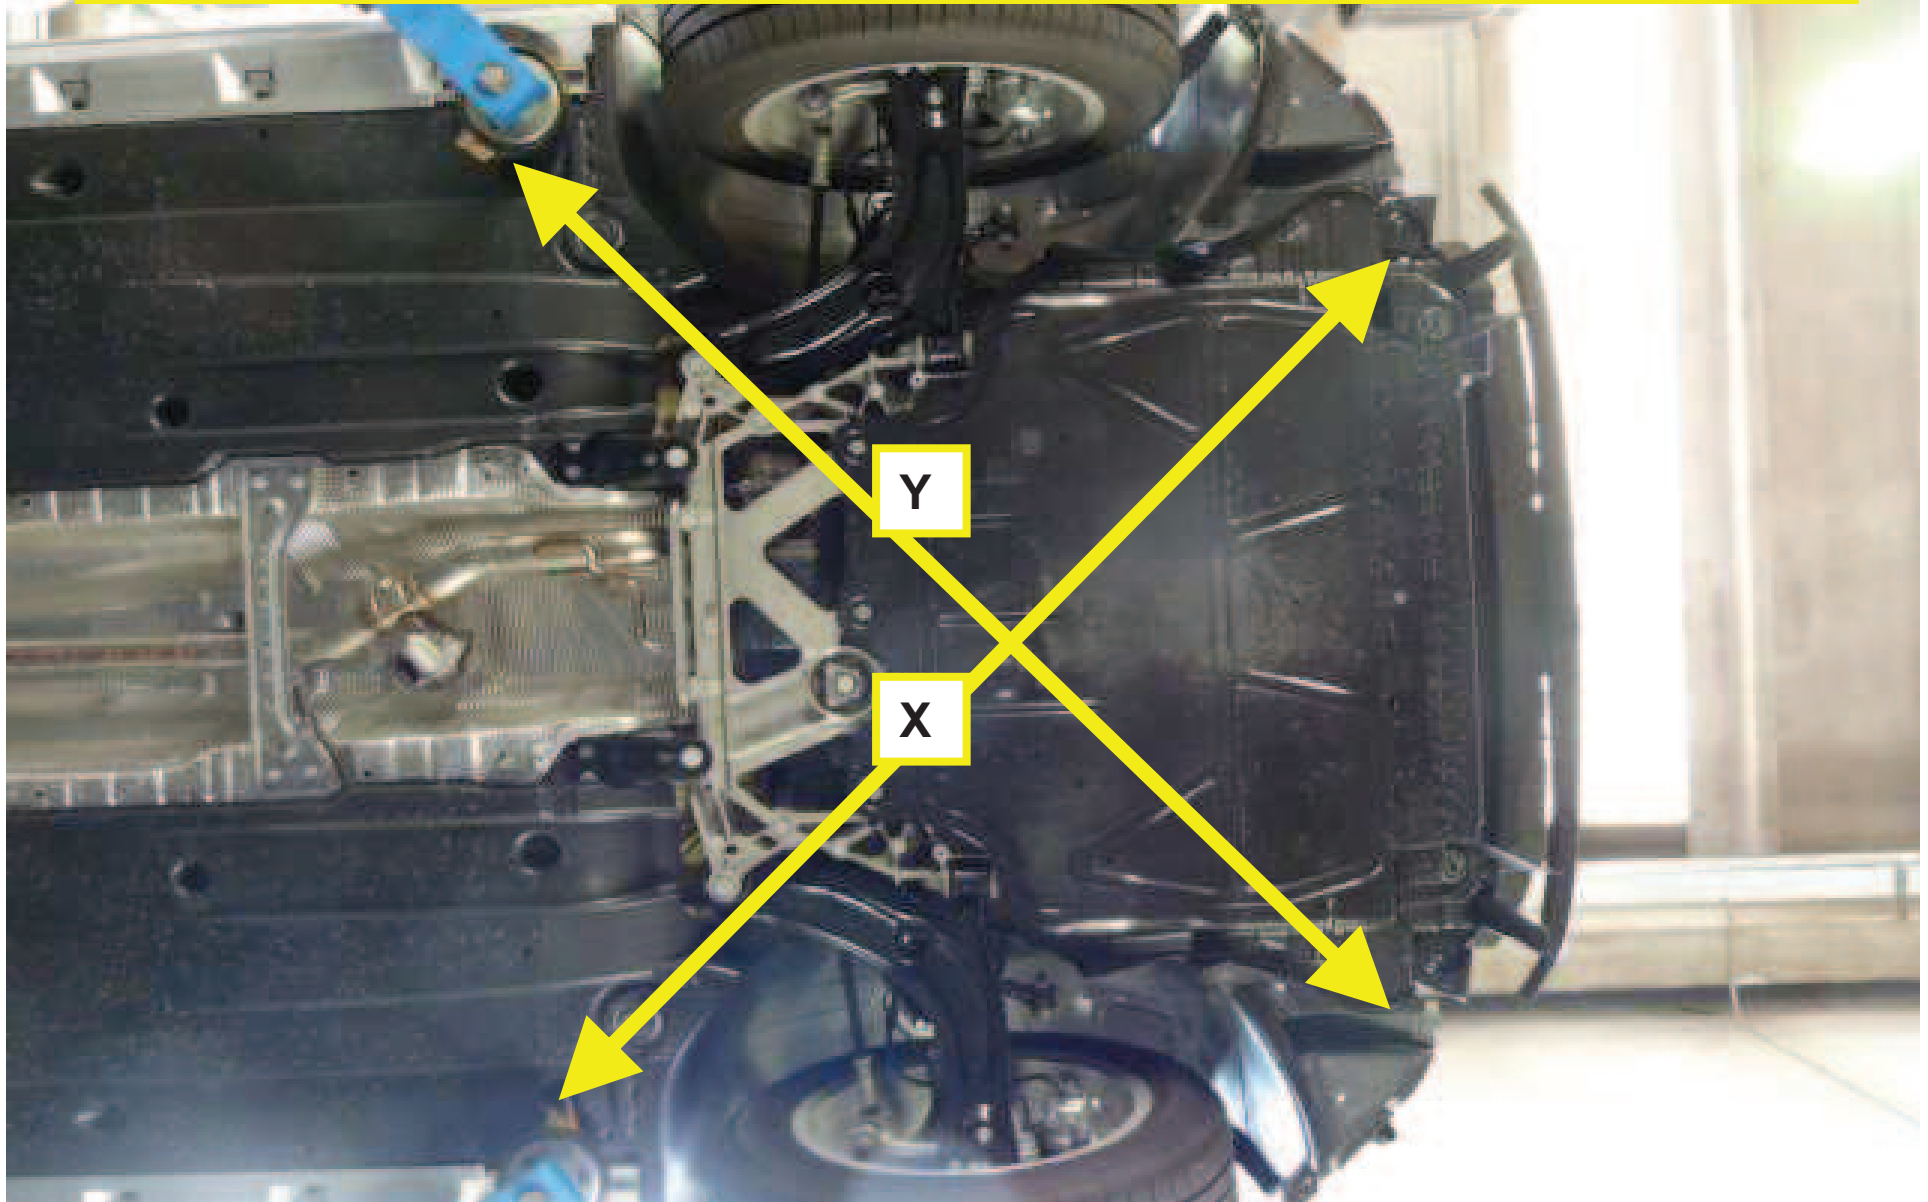

Part Image

Vehicle Image

Certified as having the following requirements successfully evaluated:

Vehicle Fit Tested, Production Surveyed

This certificate is only applicable for parts which have the Thatcham TUV Certified Part label attached

“X” Measures a distance of: 1383 mm

“Y” Measures a distance of: 1381 mm

Vehicle Within Required Tolerance

VOLKSWAGEN PASSAT 2015 on Under Body Cross Dimensional Measurement

“X” Measures a distance of: 1282 mm