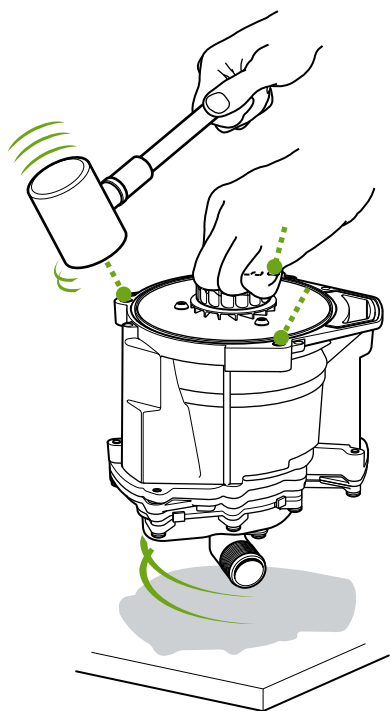

Aftermarket kit Replacement

Alfdex AB
P.O. Box 506 - 261 24 Landskrona
Sweden
Phone: +46 418 45 10 00
www.alfdex.com

1

Engine STOP

2

3

4

5