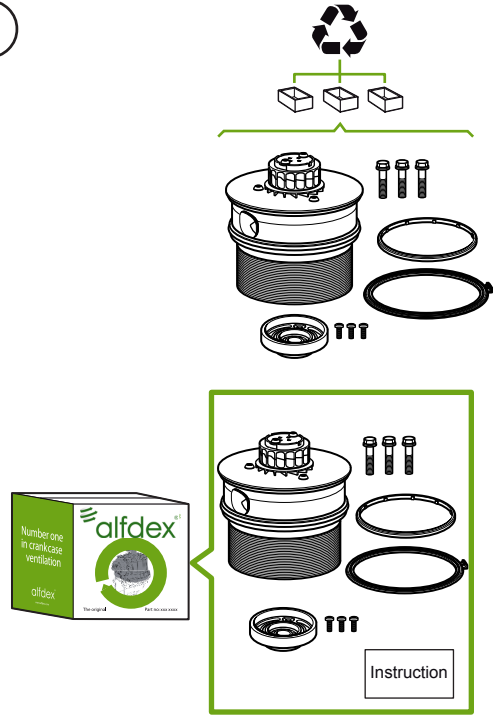

Aftermarket kit Replacement

Alfdex AB
P.O. Box 506 - 261 24 Landskrona
Sweden
Phone: +46 418 45 10 00
www.alfdex.com

1

Engine STOP

2

3

4

5

6

7

3 Nm
2 Lbf-ft } = OK

8

9

10

9 Nm
7 Lbf-ft } = OK

11