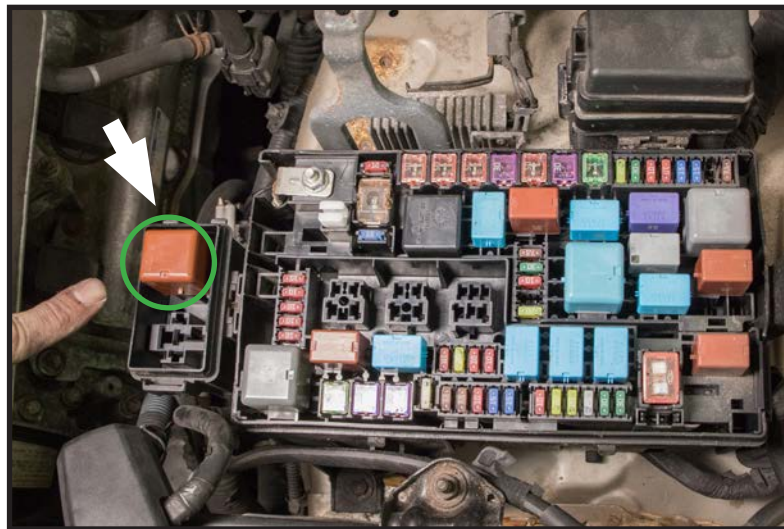

A NEW AIR SUSPENSION COMPRESSOR RELAY IS PROVIDED IN THIS KIT. FAILURE TO REPLACE THIS RELAY WITH THE UNIT PROVIDED CAN CAUSE DAMAGE AND/OR VOID WARRANTY.

RELAY IS LOCATED AT THE FRONT LEFT-HAND SIDE OF THE ENGINE COMPARTMENT