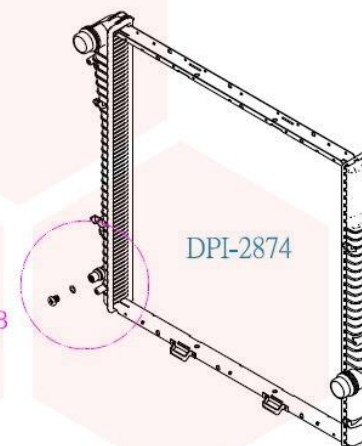

06002275

INSTALLATION INSTRUCTION

DETAIL "A" (1 : 3.5)

DPI-2594

DETAIL "B" (1 : 3.5)

DPI-2874

Item	Description	QTY
1	PLUG	1
2	O-RING	1

Installation Instruction :
Use correct car manufactured date to installation.