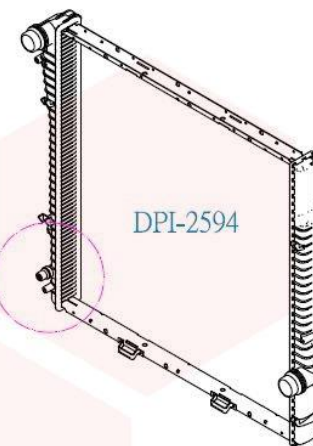

06002275

INSTALLATION INSTRUCTION

DETAIL "A" (1 : 3.5)

DPI-2594

DETAIL "B" (1 : 3.5)

DPI-2874

Item	Description	QTY
1	PLUG	1
2	O-RING	1

Installation Instruction :
Use correct car manufactured date to installation.