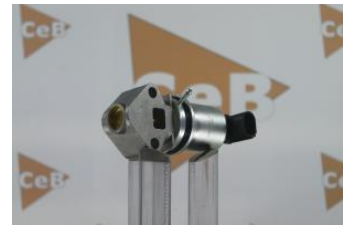

V.EGR AUDI/SEAT

 New part

FARAAR

 3599774722029

TECHNICAL DATA

Operating Mode	Valve Magnétique
Operating Mode	Electric
Voltage [V]	12 V
Number of pins	5 -pin connector

PICTURES

 Before installation, compare the part received with the original part to ensure that the correct part number has been selected and can be installed on the vehicle. Failure to follow those, or the manufacturer, instructions will void the warranty.

AUDI		
A3 (96-03) (8L1) - 1.8	125 ch	09.1996 > 05.2003

SEAT		
ALHAMBRA (96-10) (7V8, 7V9, 7M) - 1.8 T 20V	150 ch	10.1997 > 03.2010
LEON (98-06) (1M1) - 1.8 20V	125 ch	11.1999 > 06.2006
TOLEDO (99-06) (1M2) - 1.8 20V	125 ch	10.1998 > 07.2004

VW		
BORA (1J2) - 1.8	125 ch	10.1998 > 05.2005
GOLF (97-05) (1J1) - 1.8	125 ch	08.1997 > 06.2005
SHARAN (95-10) (7M8, 7M9, 7M6) - 1.8 T 20V	150 ch	09.1997 > 03.2010