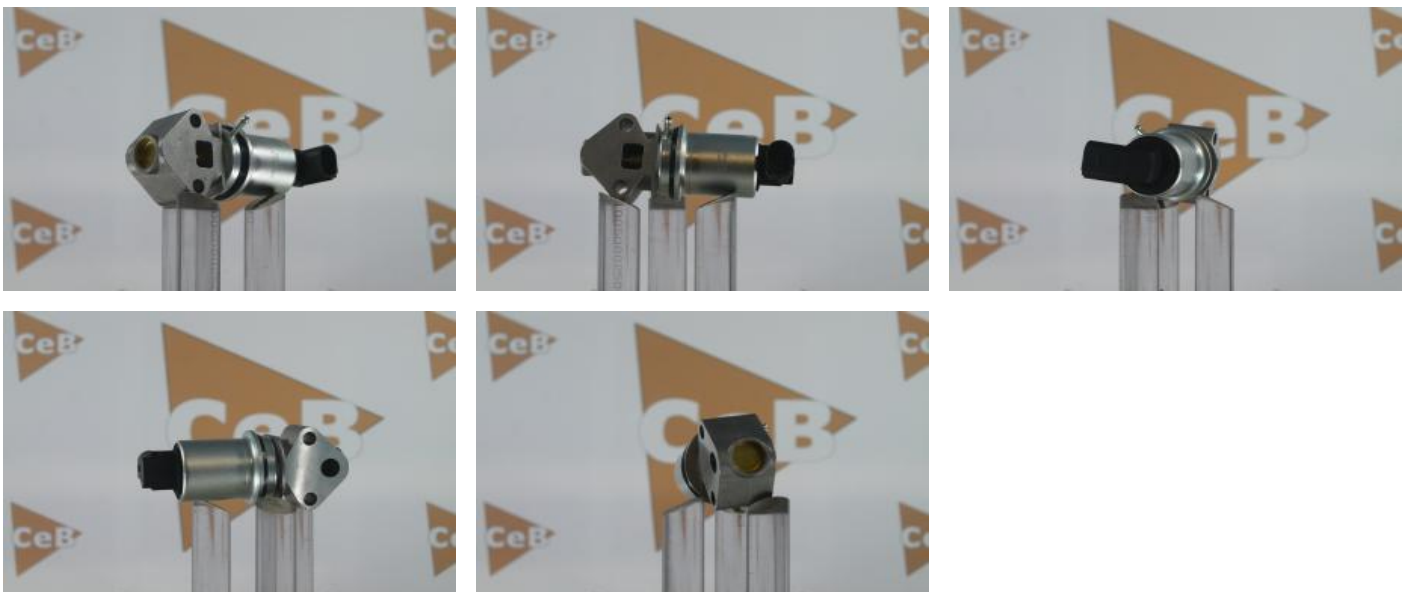

V.EGR AUDI/SEAT

 New part

FARAAR

 3599774722029

TECHNICAL DATA

Operating Mode	Valve Magnétique
Operating Mode	Electric
Voltage [V]	12 V
Number of pins	5 -pin connector

PICTURES

 Before installation, compare the part received with the original part to ensure that the correct part number has been selected and can be installed on the vehicle. Failure to follow those, or the manufacturer, instructions will void the warranty.

AUDI		
A3 (96-03) (8L1) - 1.8	125 ch	09.1996 > 05.2003

SEAT		
ALHAMBRA (96-10) (7V8, 7V9, 7M) - 1.8 T 20V	150 ch	10.1997 > 03.2010
LEON (98-06) (1M1) - 1.8 20V	125 ch	11.1999 > 06.2006
TOLEDO (99-06) (1M2) - 1.8 20V	125 ch	10.1998 > 07.2004

VW		
BORA (1J2) - 1.8	125 ch	10.1998 > 05.2005
GOLF (97-05) (1J1) - 1.8	125 ch	08.1997 > 06.2005
SHARAN (95-10) (7M8, 7M9, 7M6) - 1.8 T 20V	150 ch	09.1997 > 03.2010