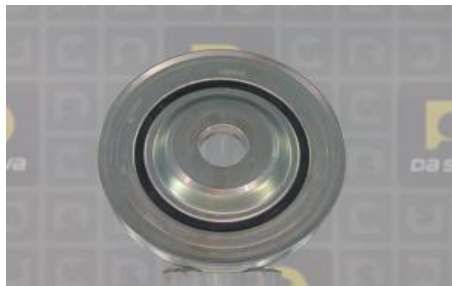

PICTURES

Before installation, compare the part received with the original part to ensure that the correct part number has been selected and can be installed on the vehicle. Failure to follow those, or the manufacturer, instructions will void the warranty.