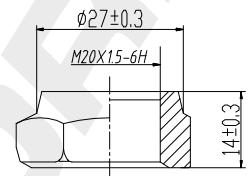

Grease packet 1pcs

Circlip 2pcs
black

NUT1 1pcs Galvanizing

NUT2 1pcs Galvanizing

NUT3 1pcs Galvanizing

DP Number	Part Number	Drawing Version Number	Drawing Issue Date
DP2010.10.0239	DRW0239	V1	2025.06.23