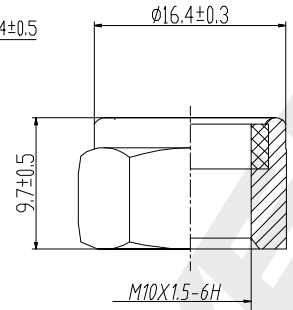

Grease packet 1pcs

Circlip 2pcs
black

NUT1 1pcs Galvanizing

NUT2 1pcs Galvanizing

NUT3 1pcs Galvanizing

DP Number	Part Number	Drawing Version Number	Drawing Issue Date
DP2010.10.0239	DRW0239	V1	2025.06.23