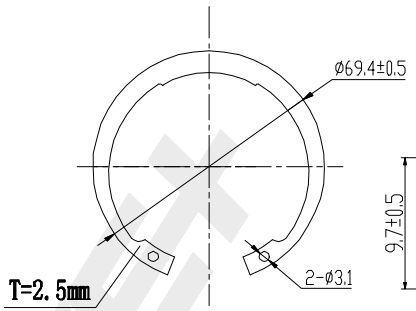

Grease packet 1pcs

Circlip 2pcs
black

NUT1 1pcs Galvanizing

NUT2 1pcs Galvanizing

NUT3 1pcs Galvanizing

DP Number	Part Number	Drawing Version Number	Drawing Issue Date
DP2010.10.0239	DRW0239	V1	2025.06.23