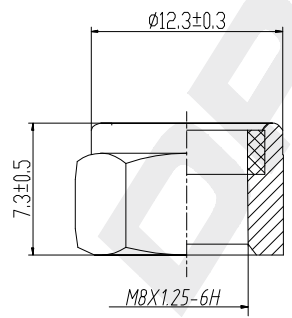

Grease packet 1pcs

Circlip 2pcs
black

NUT1 1pcs Galvanizing

NUT2 1pcs Galvanizing

NUT3 1pcs Galvanizing

DP Number	Part Number	Drawing Version Number	Drawing Issue Date
DP2010.10.0239	DRW0239	V1	2025.06.23