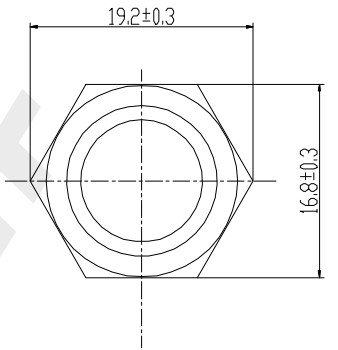

Grease packet 1pcs

Circlip 2pcs
black

NUT1 1pcs Galvanizing

NUT2 1pcs Galvanizing

NUT3 1pcs Galvanizing

DP Number	Part Number	Drawing Version Number	Drawing Issue Date
DP2010.10.0239	DRW0239	V1	2025.06.23