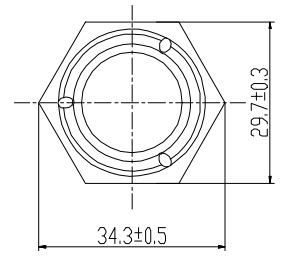

Grease packet 1pcs

Circlip 2pcs
black

NUT1 1pcs Galvanizing

NUT2 1pcs Galvanizing

NUT3 1pcs Galvanizing

DP Number	Part Number	Drawing Version Number	Drawing Issue Date
DP2010.10.0239	DRW0239	V1	2025.06.23