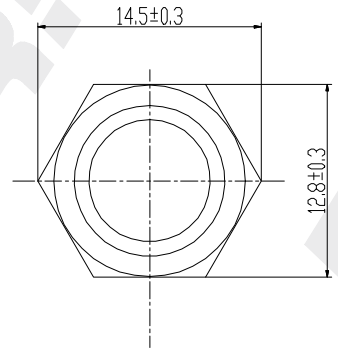

Grease packet 1pcs

Circlip 2pcs
black

NUT1 1pcs Galvanizing

NUT2 1pcs Galvanizing

NUT3 1pcs Galvanizing

DP Number	Part Number	Drawing Version Number	Drawing Issue Date
DP2010.10.0239	DRW0239	V1	2025.06.23